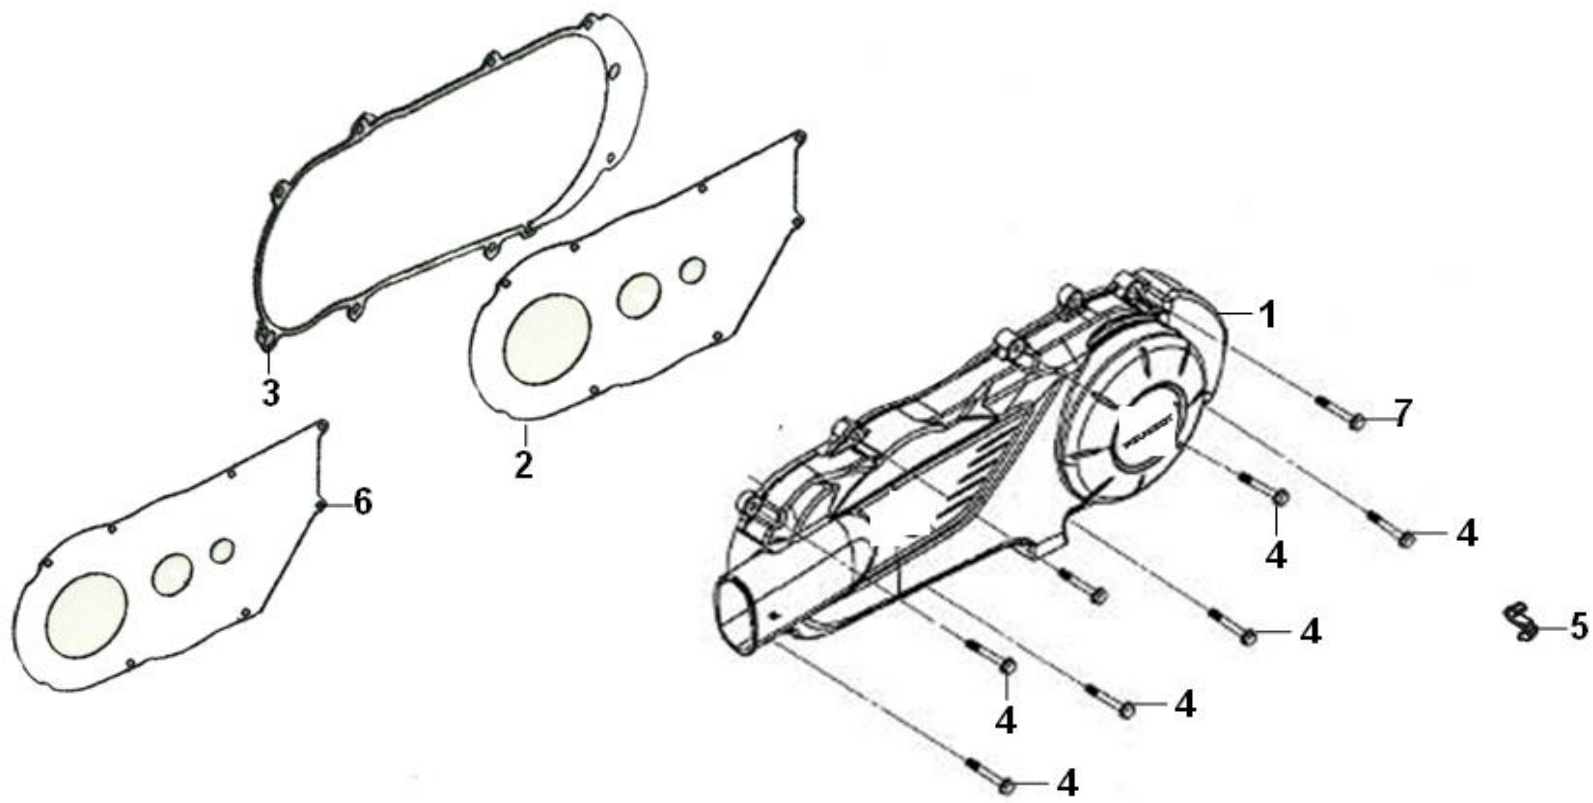

Pictures reference only

NO	PARTS NUMBER	DESCRIPTION	QTY	REMARK
1	11341-ASR-000-K1	L. crank case cover	1	
2	11342-A5A-000	L. side cover plate	1	
3	11395-ASF-000	L. side cover gasket	1	
4	96001-06032-02	Flange bolt SH 6*32	7	
5	11382-XLE-000	Brake cable clamber B	1	
6	11343-ASF-000	L. side cover plate gasket	1	
7	96001-06040-02	Flange bolt SH 6*40	1	

•Please check the color & stripe information according to the color index !