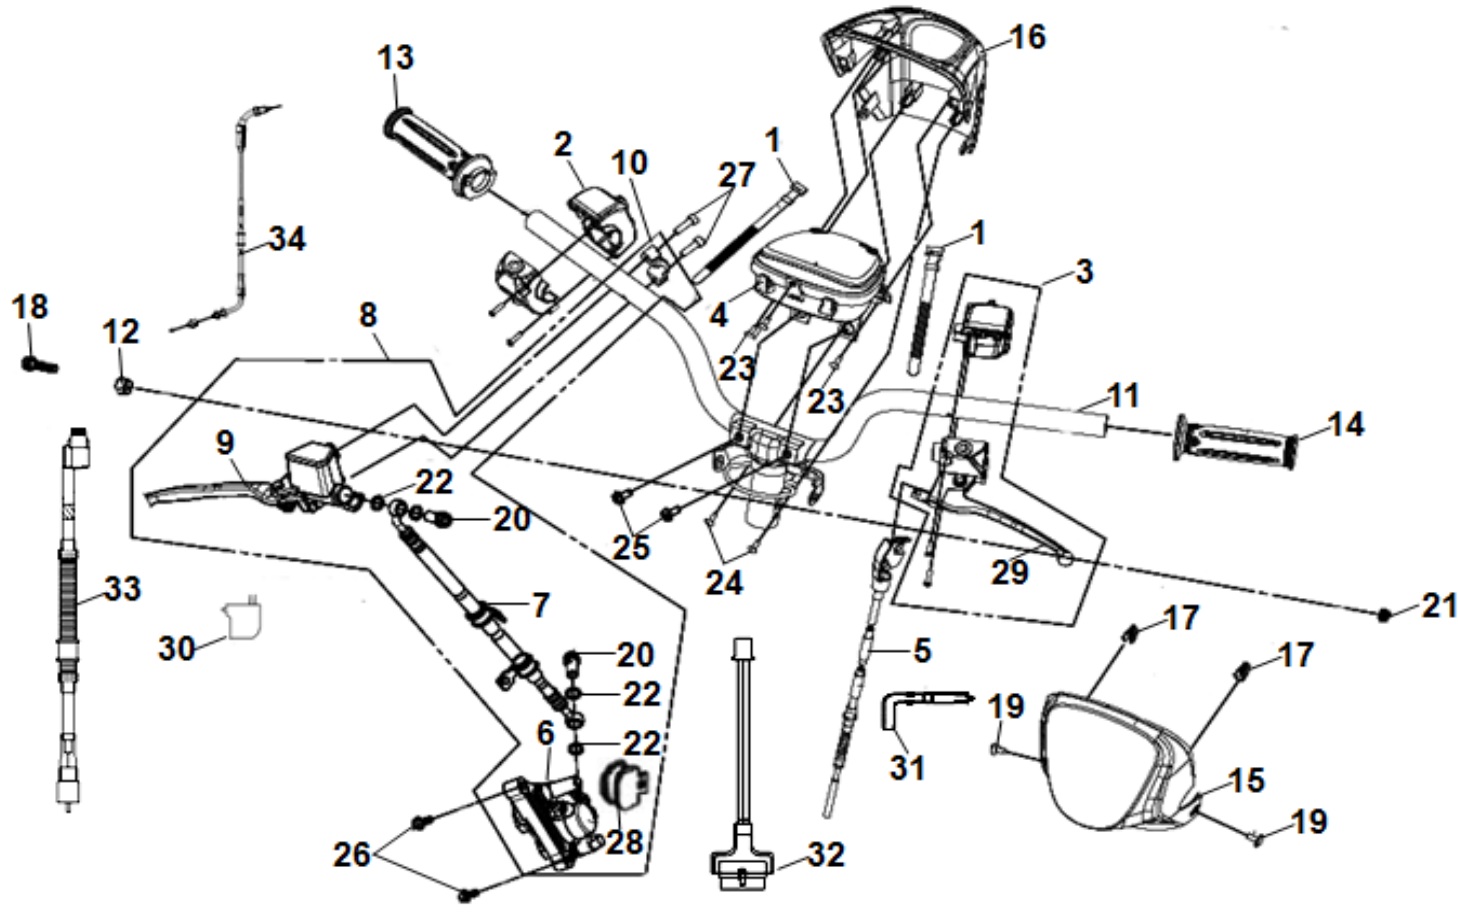

●Please check the color & stripe information according to the color index !

Pictures reference only

NO	PARTS NUMBER	DESCRIPTION	QTY	REMARK
1	14100-ADB-000	Cam shaft COMP.	1	
2	14105-A31-000	Cam sprocket	1	
3	1C14401-A31-000	Cam chain	1	
4	14457-A3G-000	Cam shaft setting plate	1	
5	14510-A31-000	Cam chain tensioner	1	
6	14610-A31-000	Cam chain guide	1	
7	96001-06012-04	SH. flange bolt 6*12	1	
8	90083-X01-000	Knock bolt 6MM	2	

•Please check the color & stripe information according to the color index !

Pictures reference only

NO	PARTS NUMBER	DESCRIPTION	QTY	REMARK
1	2301A-ADB-000	Driven pulley set	1	
2	22100-A31-900	Clutch outer	1	
3	22350-M5Q-000	Drive plate COMP.	1	
4	22530-ADB-000-A	Clutch weight	1 SET	3PCS/SET
5	94050-12000	Flange nut 12MM	1	

•Please check the color & stripe information according to the color index !

Pictures reference only

NO	PARTS NUMBER	DESCRIPTION	QTY	REMARK
1	06414-HKK-000	Fuel injector	1	
2	37880-Z5C-000-M1	CYL. head TEMP. sensor	1	
3	1640A-XL1-000	ECU set	1	
4	17110-XL1-000	Inlet pipe ASSY.	1	
5	17120-XL1-000	Fuel injector cap ASSY.	1	
6	32162-H6T-000	IN.pipe clamper	1	
7	90086-MA1-000	Special nut	1	
8	94050-06080	Flange nut 6mm	1	
9	96001-06016-02	SH. flange bolt 6*16	2	
10	96001-06022-00	SH. flange bolt 6*22	1	
11	96001-06012-00	SH. flange bolt 6*12	1	

●Please check the color & stripe information according to the color index !

Pictures reference only

NO	PARTS NUMBER	DESCRIPTION	QTY	REMARK
23	93903-34320	Tapping screw 4*12	3	
24	93903-35220	Tapping screw 5*12	2	
25	95801-06012-08	Flange bolt 6*12	2	
26	95801-08035-04	Flange bolt 8*35	2	
27	96700-06020-07	Socket bolt 6*20	2	
28	45105-EAA-000-A	Pad COMP	1	
29	5317A-ASC-900	L. STRG. handle lever	1	
30	35340-ARB-000	FR.stop switch ASSY	1	
31	35340-M92-000	RR.stop switch ASSY	1	
32	37224-XLA-000	Meter cord COMP	1	
33	44830-XDE-900	Speed sensor COMP.	1	
34	17910-XL1-000	THROT. cable COMP	1	