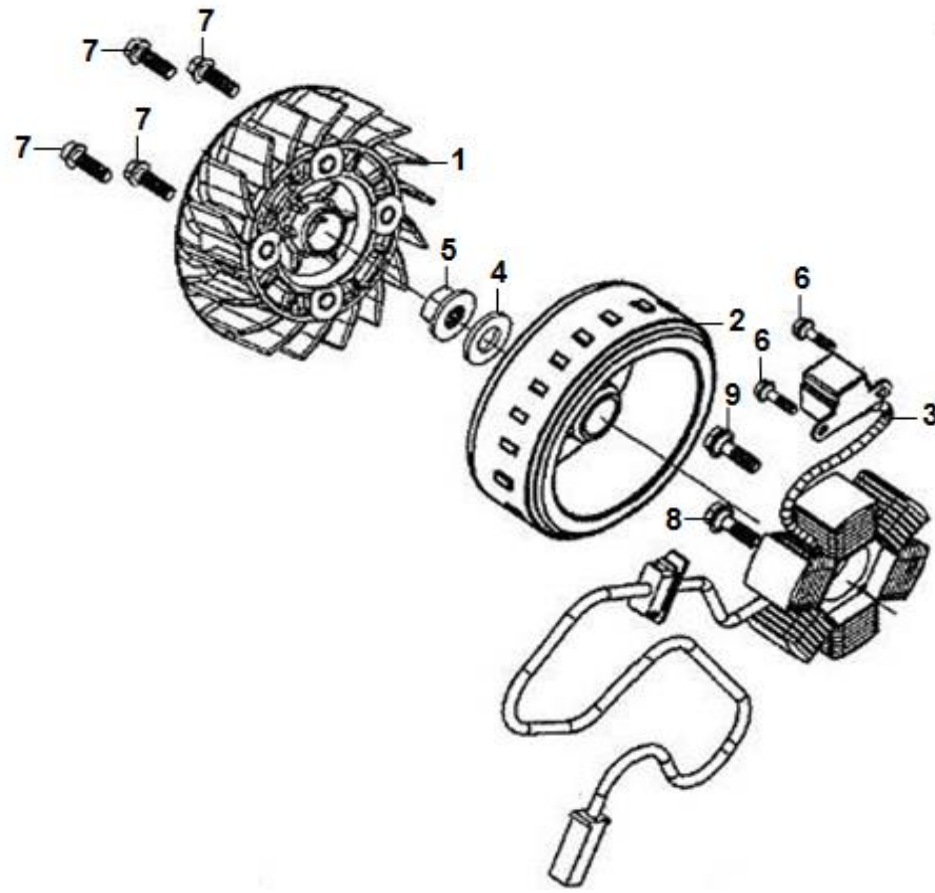

Pictures reference only

NO	PARTS NUMBER	DESCRIPTION	QTY	REMARK
1	19510-XL1-000	Cooling fan COMP.	1	
2	31110-XLA-000	Flywheel COMP	1	
3	31120-XL1-000	Loop COMP.	1	
4	90440-166-000	Plane gasket 12MM	1	
5	94050-12000	Flange nut 12MM	1	
6	92101-05012-0A	HEX bolt 5*12mm	2	
7	96001-06018-08	Flange bolt 6*18	4	
8	96001-06028-08	SH. flange bolt 6*28	1	
9	96001-06020	SH. flange bolt 6*20	1	

•Please check the color & stripe information according to the color index !