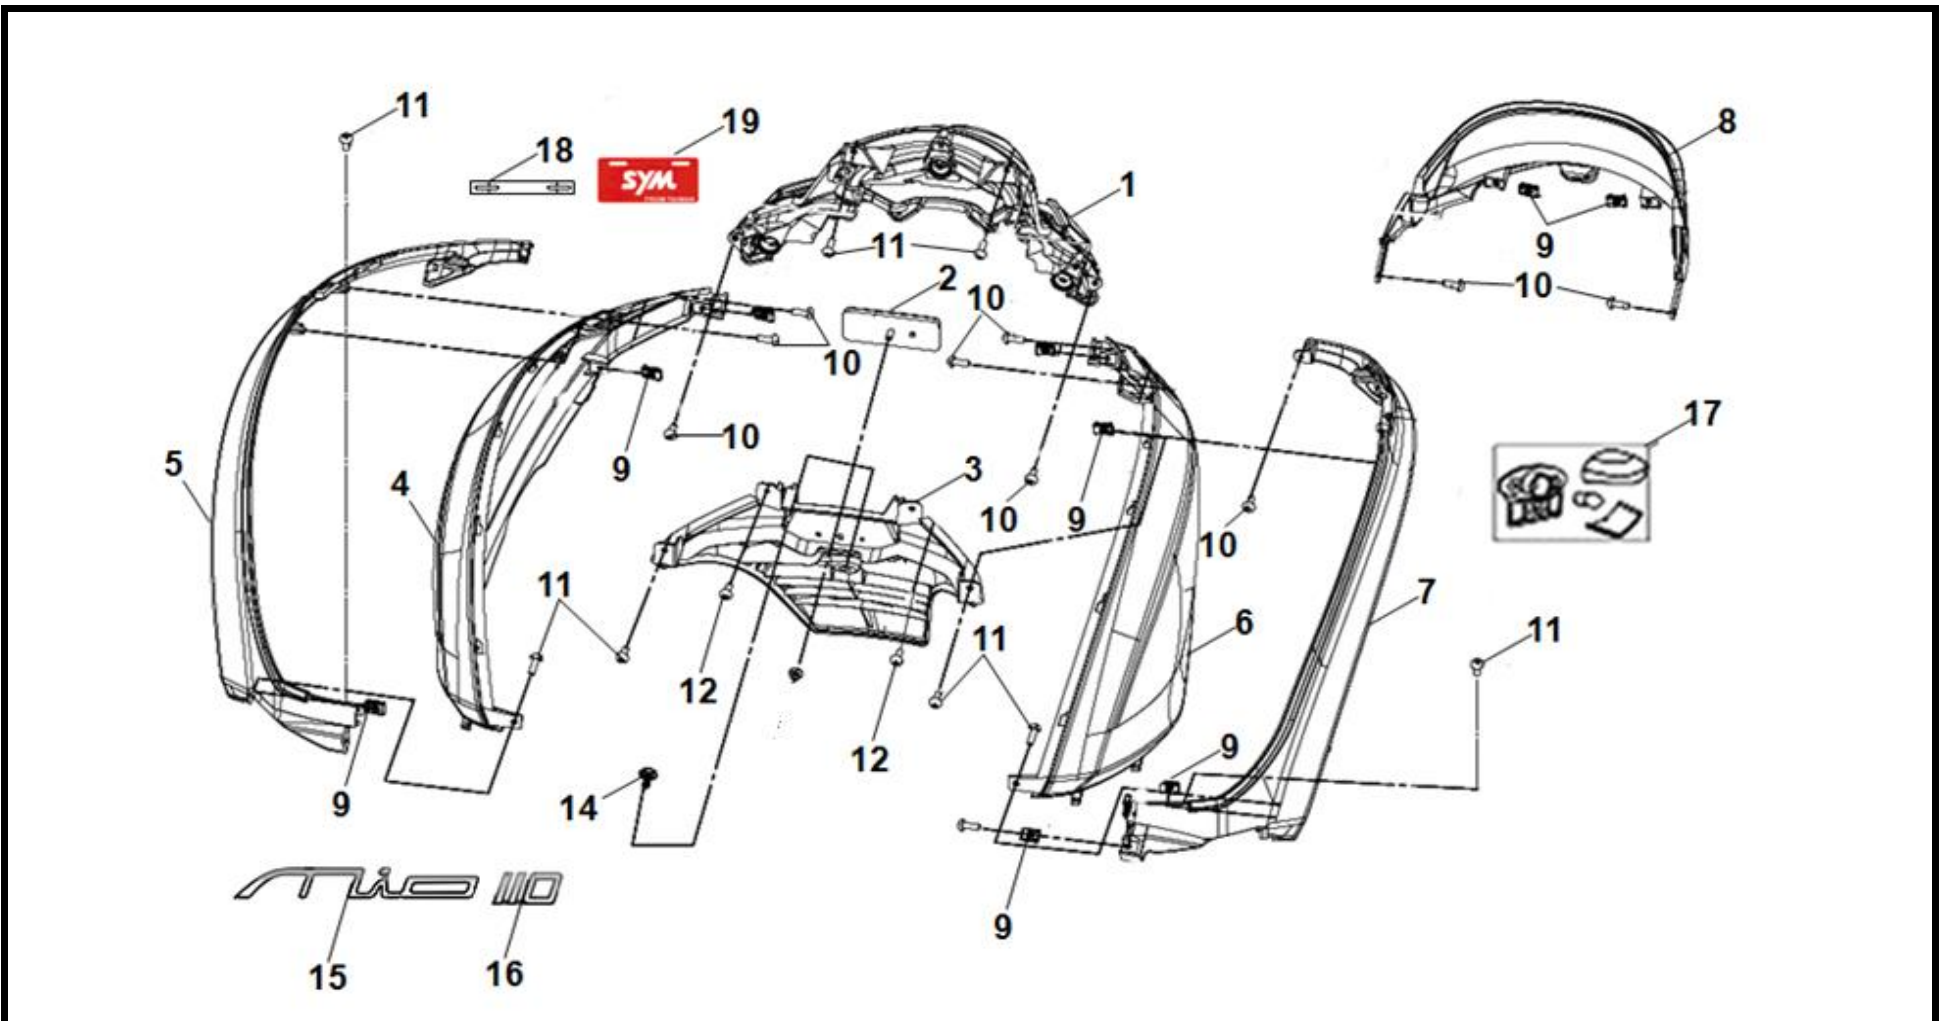

Pictures reference only

NO	PARTS NUMBER	DESCRIPTION	QTY	REMARK
1	33700-XLA-000	Tail light ASSY	1	
2	33741-U1C-000	RR. reflex reflector	1	
3	80100-FSG-000	RR. fender	1	
4	83500-FSA-000-K	RH. body cover(BK-001C)	1	
4	83500-FSA-000-PA	RH. body cover(PK-250P)	1	
4	83500-FSA-000-WD	RH. body cover(WH-8018P)	1	
5	83550-FSA-000-K	R. body cover garnish(BK-001C)	1	
5	83550-FSA-000-WD	R. body cover garnish(WH-8018P)	1	
6	83600-FSA-000-K	LH. body cover(BK-001C)	1	
6	83600-FSA-000-PA	LH. body cover(PK-250P)	1	
6	83600-FSA-000-WD	LH. body cover(WH-8018P)	1	
7	83650-FSA-000-K	L. body cover garnish(BK-001C)	1	
7	83650-FSA-000-WD	L. body cover garnish(WH-8018P)	1	
8	83750-FSA-000	RR. center cover	1	
9	90302-M92-000	Spring nut 4MM	10	
10	93903-34340	Tapping screw 4*12	9	
11	93903-44340	Tapping screw 4X12	9	
12	93903-44440	Tapping screw 4*16	2	
14	95801-06012-04	Flange bolt 6x12	1	
15	87128-XLA-000	Body cover emblem	2	
16	87130-XL3-000	Body cover stripe A	2	
17	33740-Z6A-000	License light	1	
18	84701-CT1C-000	RR.number plate bracket	1	
19	88200-BBC-000	RR. emblem	1	

•Please check the color & stripe information according to the color index !