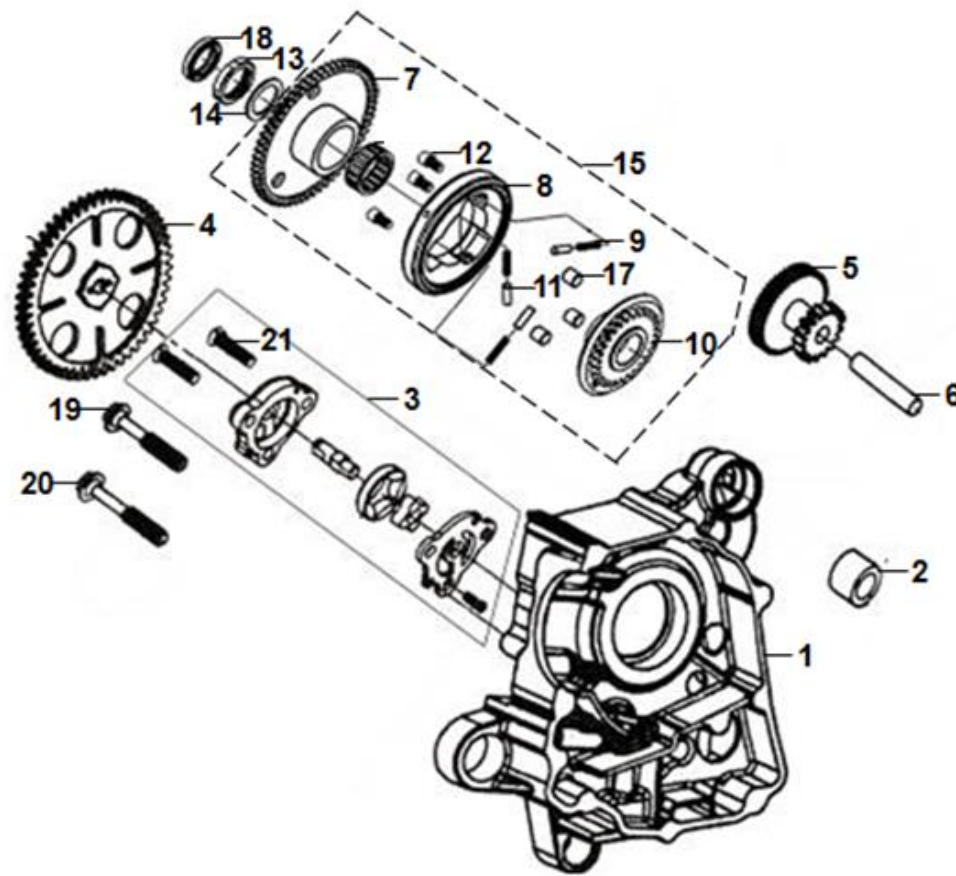

Pictures reference only

NO	PARTS NUMBER	DESCRIPTION	QTY	REMARK
1	11100-ASC-000	R. crank case COMP.	1	
2	11102-M9Q-3000-L1	ENG. hanger rubber bush	1	
3	15100-ATA-000	Oil pump ASSY.	1	
4	15133-ATA-000	Oil pump driven gear	1	
5	28101-A3F-000	Starter reduction gear	1	
6	28102-A3F-000	Start. red. gear shaft	1	
7	28110-A3F-000	Start. clutch gear COMP	1	
8	28120-M9Q-000	Starting clutch outer COMP.	1	
9	28124-H6T-000	Starter clutch roller spring	3	
10	28125-A3F-000	Starting clutch flange COMP.	1	
11	28126-M9Q-000	Starting roller spring cap	3	
12	90002-M9Q-000	Socket bolt 6*10	3	
13	90201-GY6-900	Lock nut 22MM	1	
14	90403-A3F-000	Thrust washer 20.2*31*1.5	1	
15	2812A-A3F-000	Starting clutch outer ASSY.	1	
17	91105-M9Q-000	Roller 10*10	3	
18	91201-GY6-903-M2	Oil seal 19.8*30*5R	1	
19	96001-06045-08	Flange bolt 6*45	1	
20	96001-06055-08	Flange bolt 6*55	1	
21	93600-06025-0A	Flate screw 6*25	2	

•Please check the color & stripe information according to the color index !