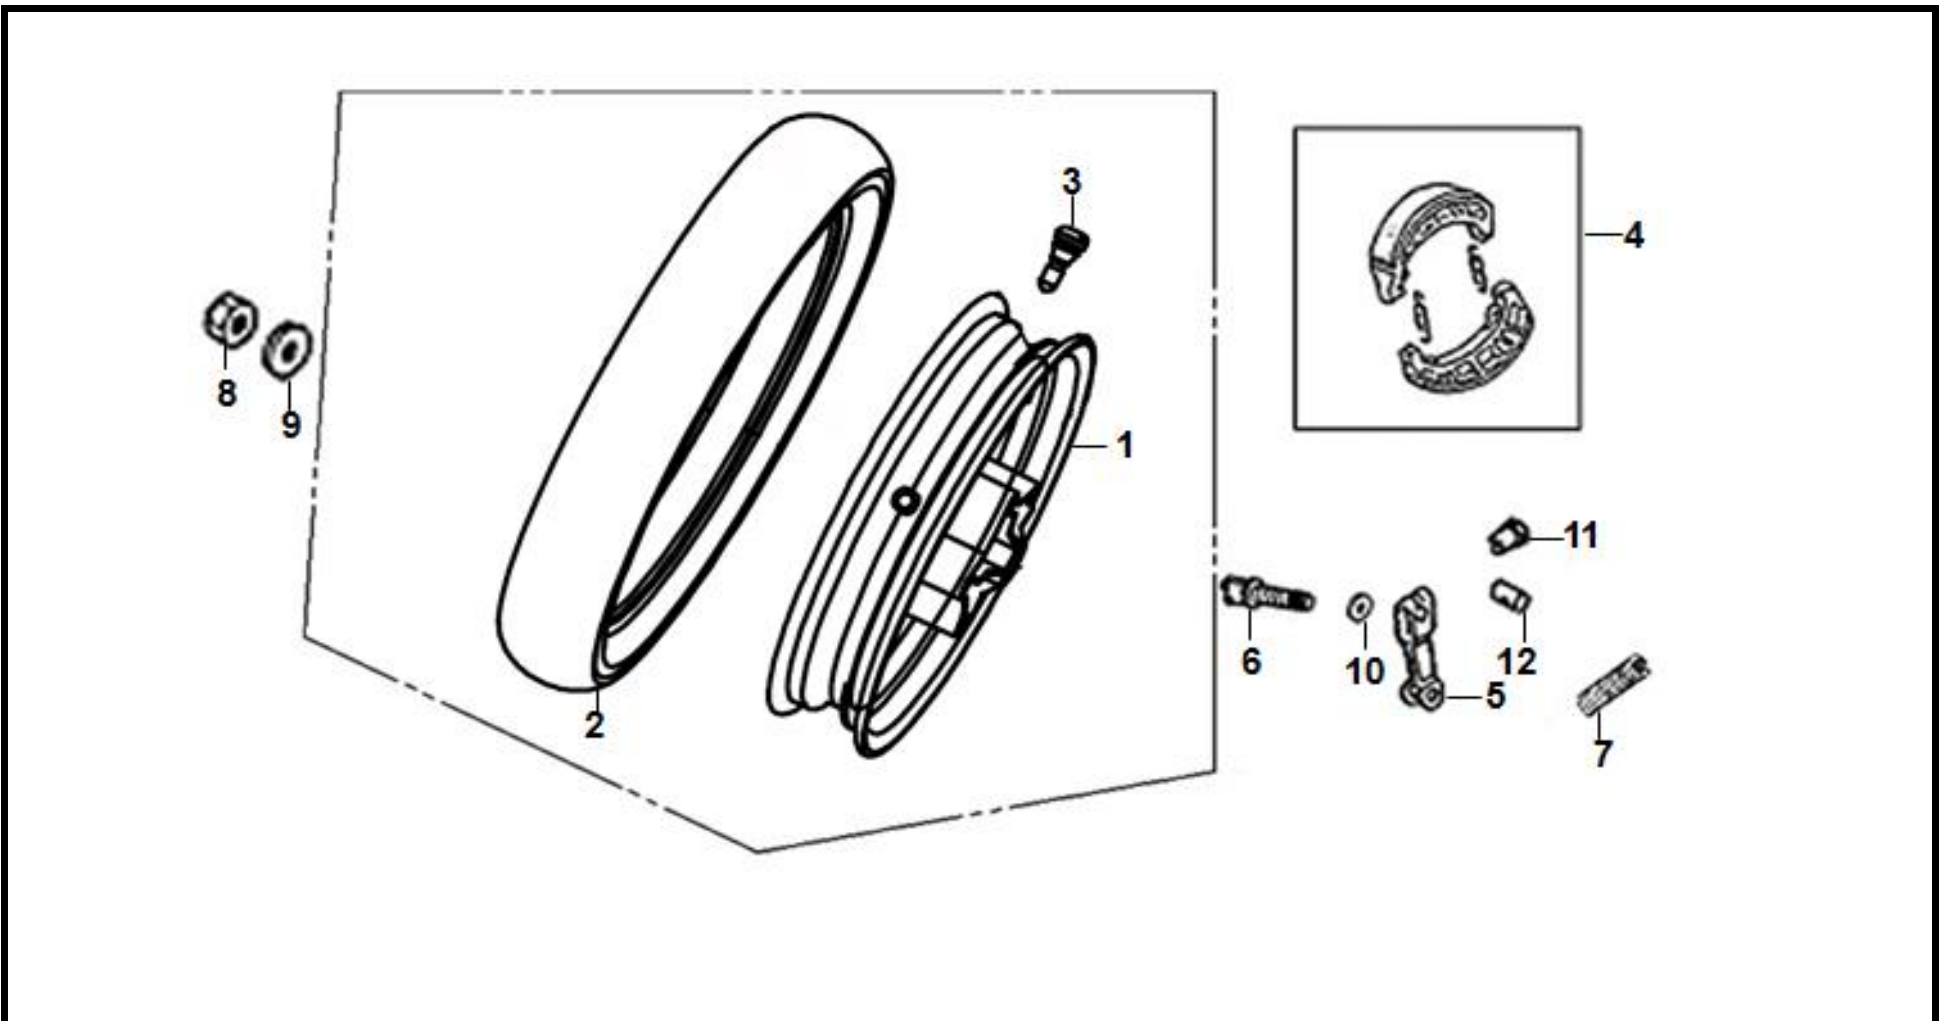

Pictures reference only

NO	PARTS NUMBER	DESCRIPTION	QTY	REMARK
1	42601-XLA-000-N	RR. wheel hub COMP	1	
2	42710-ASF-000	RR. tire ASSY	1	
3	42753-M92-300-M1	Rim valve	1	
4	4312A-Y01-E00	RR. brake shoe ASSY	1	
5	43410-G2B-900	RR. brake arm	1	
6	43141-GAK-800	RR. brake cam	1	
7	43472-F01-000	RR. BRK. Arm return SRG.	1	
8	90305-AAA-000	Self-lock nut 16MM	1	
9	90501-AAA-000	16MM washer	1	
10	91352-F6B-000	O ring 9.8*2.4	1	
11	95015-32001	Brake arm joint B	1	
12	95015-42000-00	Adjust nut B	1	

•Please check the color & stripe information according to the color index !