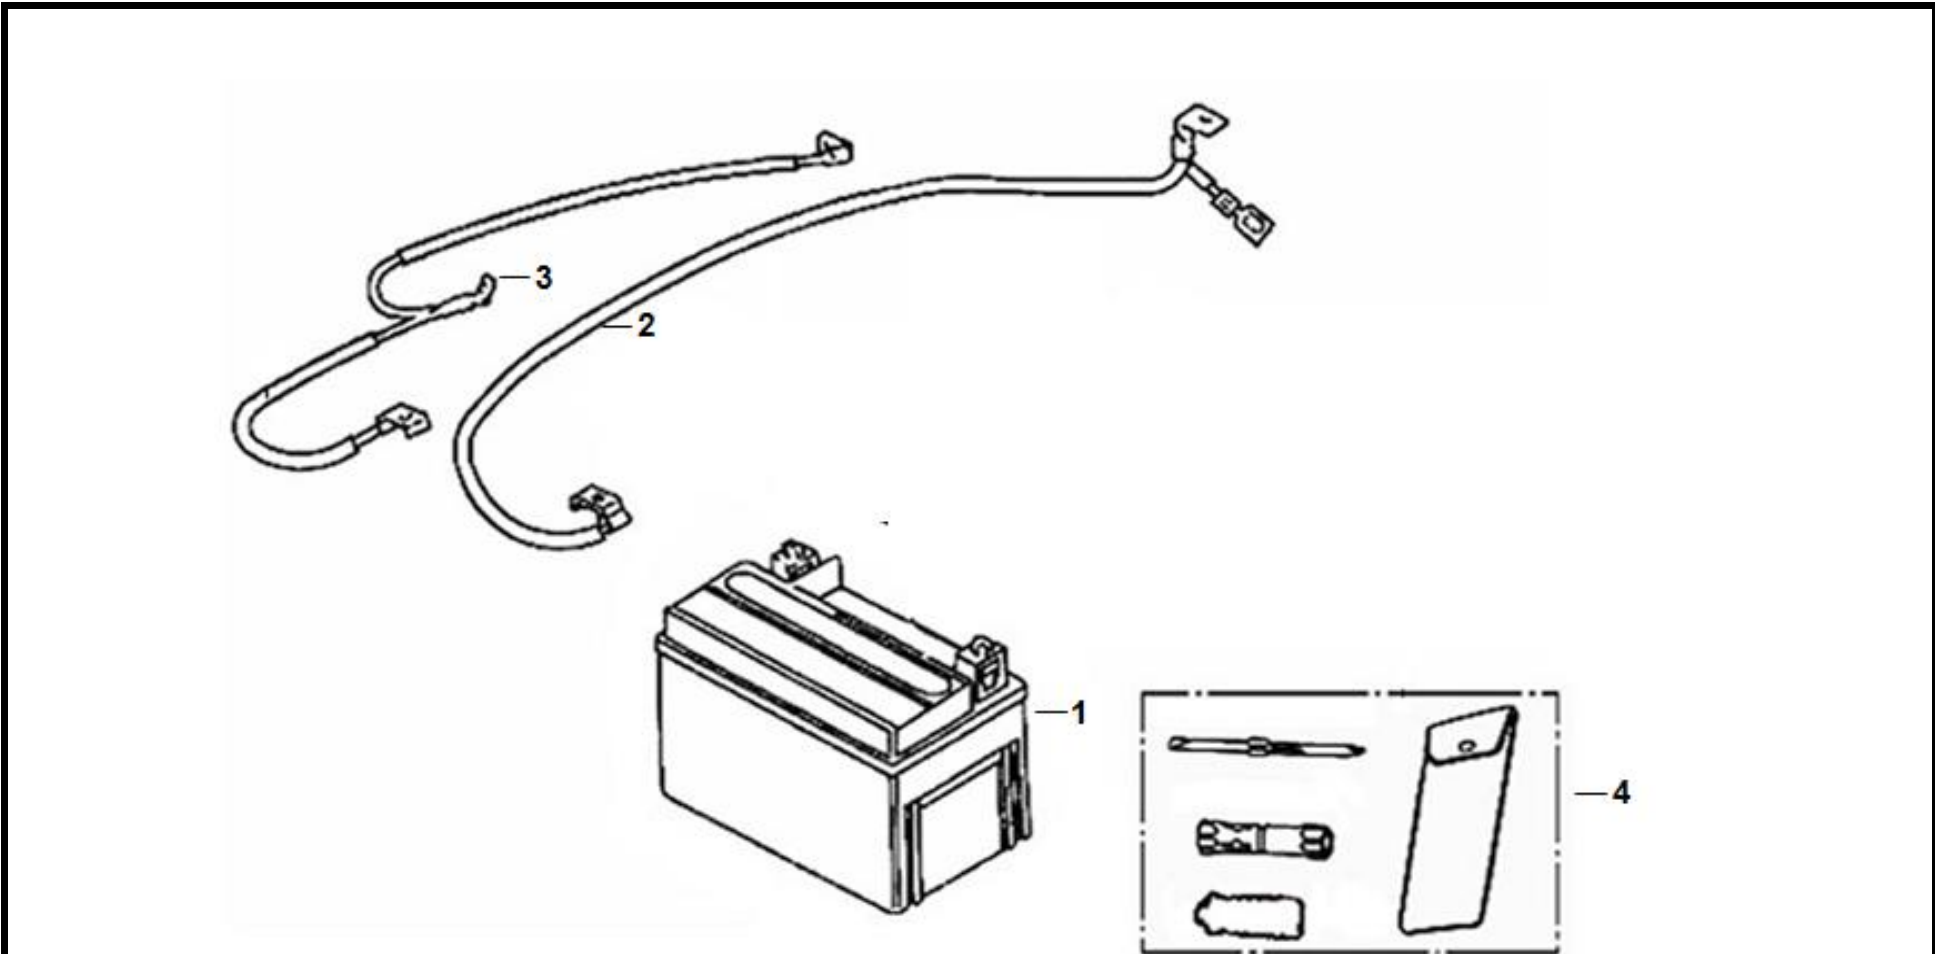

Pictures reference only

NO	PARTS NUMBER	DESCRIPTION	QTY	REMARK
1	AC-YTX7A-BS(HW)	BATTERY YTX7A-BS (HW)	1	
2	32411-XLC-000	Battery cable	1	
3	32415-F6T-000	Earth cable	1	
4	89010-V1F-000	Tool set	1	

•Please check the color & stripe information according to the color index !