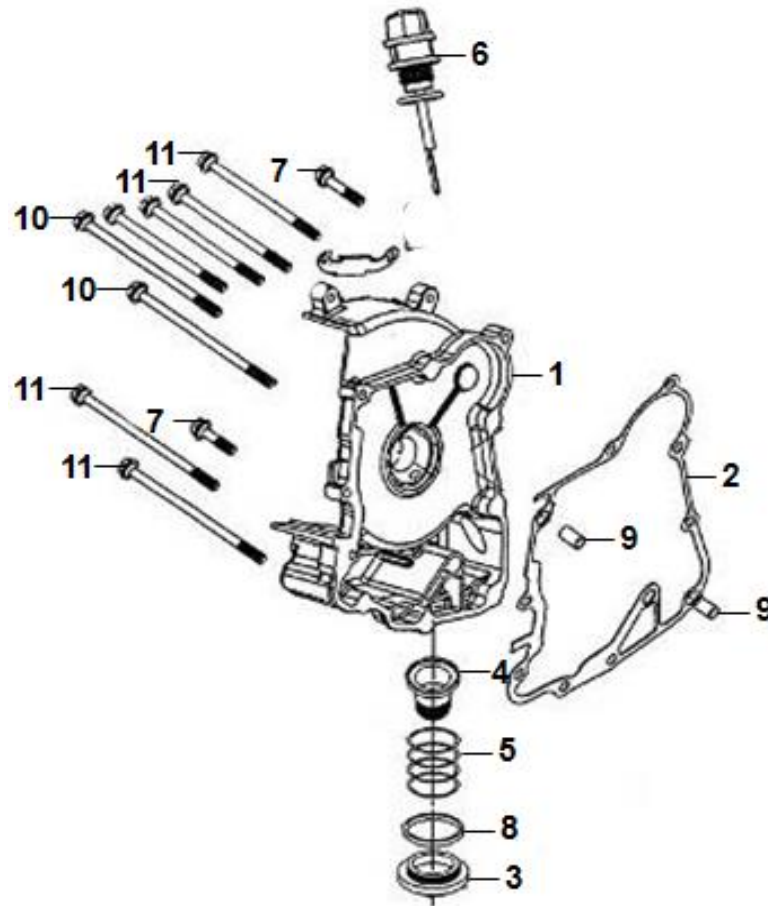

Pictures reference only

NO	PARTS NUMBER	DESCRIPTION	QTY	REMARK
1	11331-XL1-000	R. crank case cover	1	
2	11394-ASF-000	R. cover gasket	1	
3	12361-M9Q-0000	Tappet adjusting hole cap	1	
4	15421-H66-0000-VN	Oil filter screen	1	
5	15426-M9Q-000	Oil fillter screen SPG.	1	
6	1565A-ASC-000	Oil level gauge	1	
7	96001-06030-08	SH. flange bolt 6*30	2	
8	91302-M9Q-000	O-ring 30.8MM	1	
9	94301-08140	Dowel pin 8*14	2	
10	96001-06100-08	SH flange bolt 6*100	2	
11	96001-06095-08	Flange sh bolt 6*95	6	

•Please check the color & stripe information according to the color index !