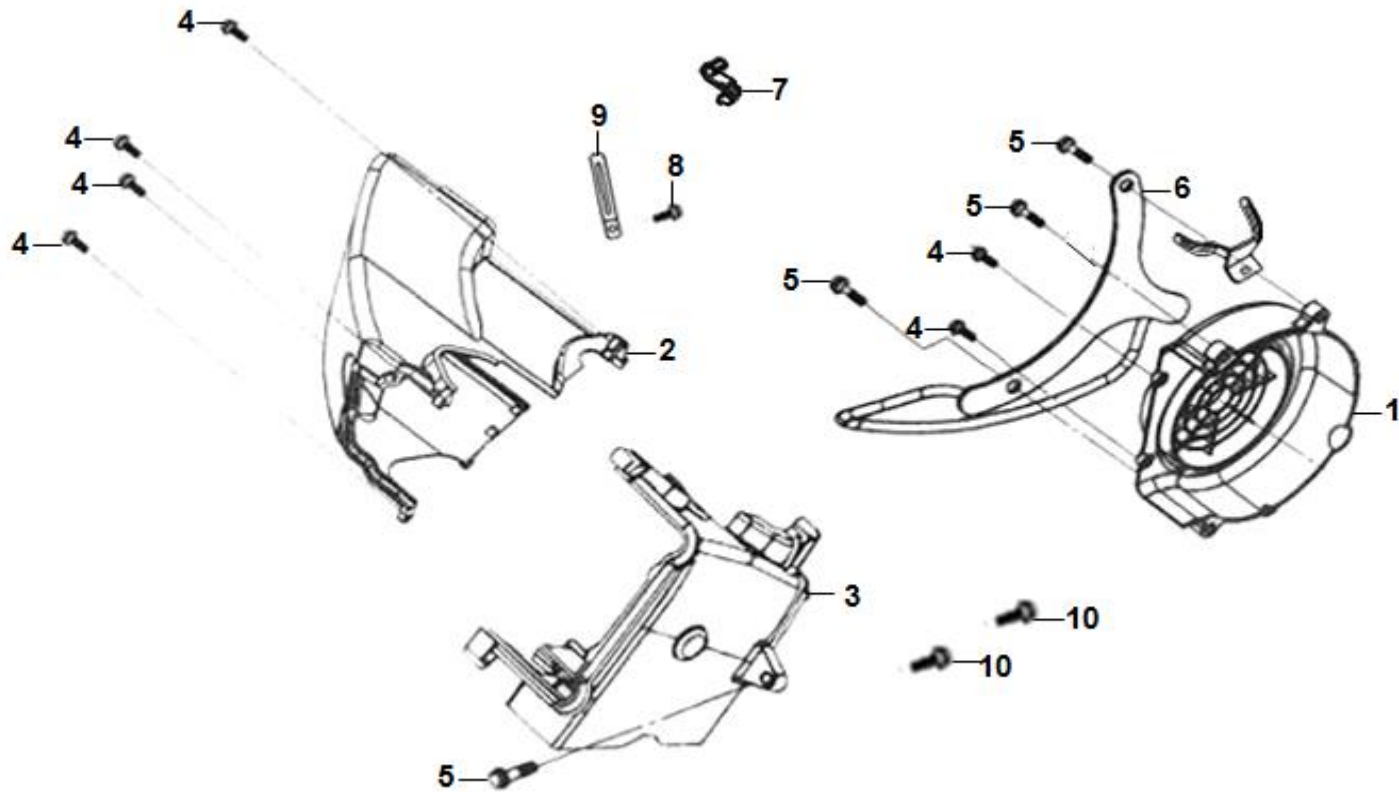

Pictures reference only

NO	PARTS NUMBER	DESCRIPTION	QTY	REMARK
1	19610-ADB-000	Fan cover COMP.	1	
2	1962A-XL1-000	Shroud A ASSY.	1	
3	1963A-XL1-010	Shroud B ASSY.	1	
4	93904-35340	Tapping screw 5*16	6	
5	96001-06025-02	SH. flange bolt 6*25	4	
6	18241-A5A-000	EXH. pipe protector	1	
7	11383-GY6-A00	Breather tube clamp	1	
8	93903-34340	Tapping screw 4*12	1	
9	94591-17000	Clip 2*80	1	
10	93903-35380	Tapping screw 5*16	2	

•Please check the color & stripe information according to the color index !

Pictures reference only

NO	PARTS NUMBER	DESCRIPTION	QTY	REMARK
1	12209-H6B-0000	Valve stem seal	2	
2	12251-A31-000	Cylinder head gasket	1	
3	12310-A31-000	Cylinder head cover COMP	1	
4	AC-1PCR7HSA-3	CR7HSA NGK Plug	1	
5	14439-ADB-000	Rocker arm torsion spring	2	
6	1443A-ADB-000	Valve rocker arm ASSY.	2	
7	14451-A3G-000	rocker arm shaft	2	
8	1220C-ASR-000	Cylinder head ASSY	1	
9	14711-ADB-000	IN. valve	1	
10	14721-ADB-000	EXH. valve	1	
11	14751-A3G-000	Valve spring	2	
12	14771-M8Q-000	Retainer valve spring	2	
13	14781-A01-A00-A	Valve cotter	1 SET	4PCS/SET
14	16201-ASF-000	CARB. insulator gasket	2	
15	16211-A3G-010	CARB. insulator	1	
16	37880-Z5C-000-M1	CYL. head TEMP. sensor	1	
17	93903-34180	Tapping screw 4*8	4	
18	90033-M92-000	STUD bolt 6*55	2	
19	90034-HMA-000	Special STUD bolt 8*40	2	
20	90442-028-000	Sealing washer 8MM	4	
21	94050-08080	Flange nut 8MM	4	
22	96001-06095-08	Flange sh bolt 6*95	2	

●Please check the color & stripe information according to the color index !

Pictures reference only

NO	PARTS NUMBER	DESCRIPTION	QTY	REMARK
1	14100-ADB-000	Cam shaft COMP.	1	
2	14105-A31-000	Cam sprocket	1	
3	1C14401-A31-000	Cam chain	1	
4	14457-A3G-000	Cam shaft setting plate	1	
5	14510-A31-000	Cam chain tensioner	1	
6	14610-A31-000	Cam chain guide	1	
7	96001-06012-04	SH. flange bolt 6*12	1	
8	90083-X01-000	Knock bolt 6MM	2	