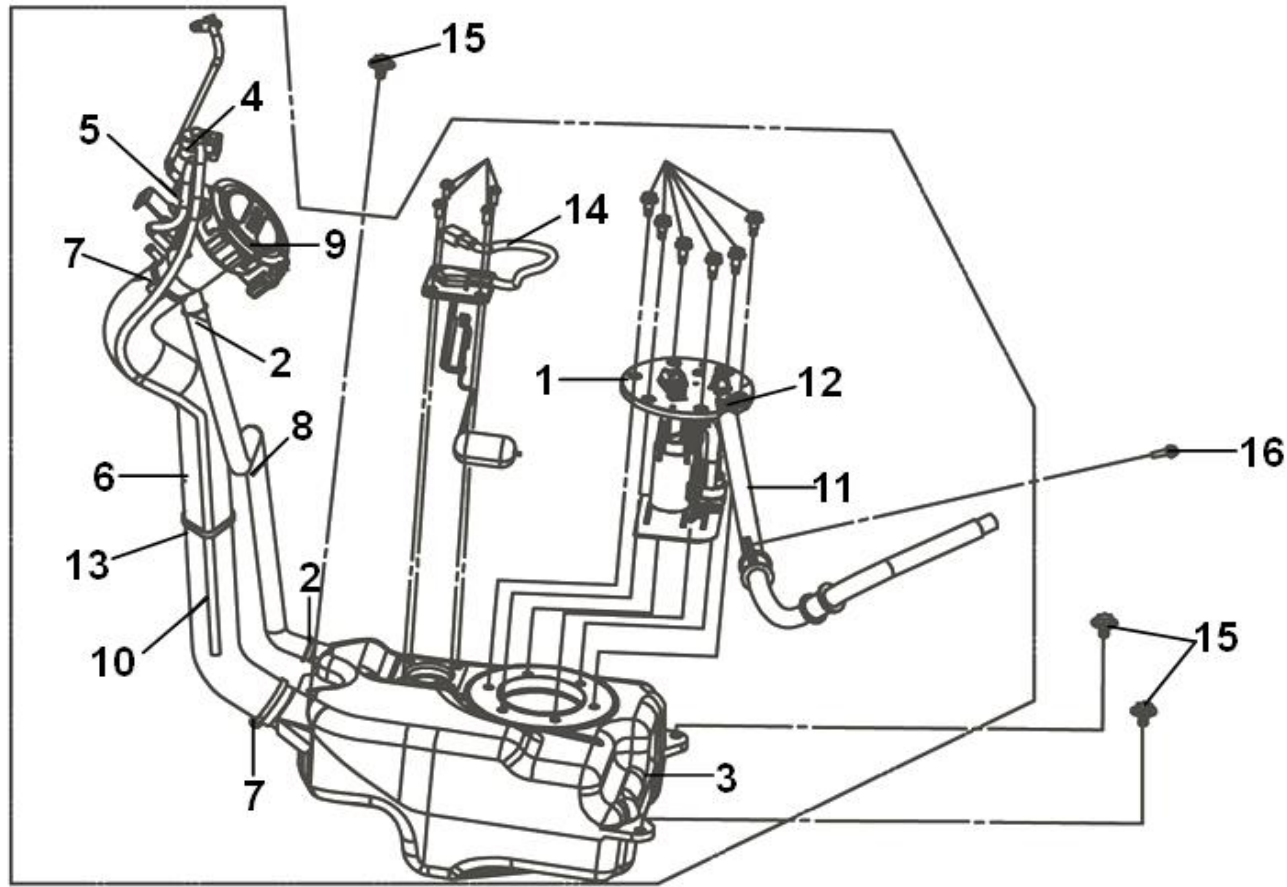

Pictures reference only

NO	PARTS NUMBER	DESCRIPTION	QTY	REMARK
1	16700-H46-000	Fuel strainer ASS'Y	1	
01-1	16711-HJA-000	Fuel fillter COMP.	1	
2	17369-KB4-670	Breather tube clip	2	
3	17500-XLA-000	Fule tank COMP	1	
4	17580-XLA-000	Fuel cut valve	1	
5	17583-FSA-000	TANK-FCV tube	1	
6	17651-XLA-010	Fuel neck tube	1	
7	17652-TAA-000	Filler tube clip	2	
8	17654-XLA-000	Breather tube B	1	
9	1766A-XLA-000	Filler pipe ASS'Y	1	
10	17687-FSA-000	CANISTER-F.C.V. tube	1	
11	1778A-XL1-000	Fuel tube	1	
12	19505-H5D-000-TW	Hose clamp	1	
13	32161-APA-000	Band ASS'Y	1	
14	37800-XLA-000	Fuel unit	1	
15	93404-06012-04	Flange bolt 6*12	3	
16	95801-06012-04	Flange bolt 6*12	1	

•Please check the color & stripe information according to the color index !