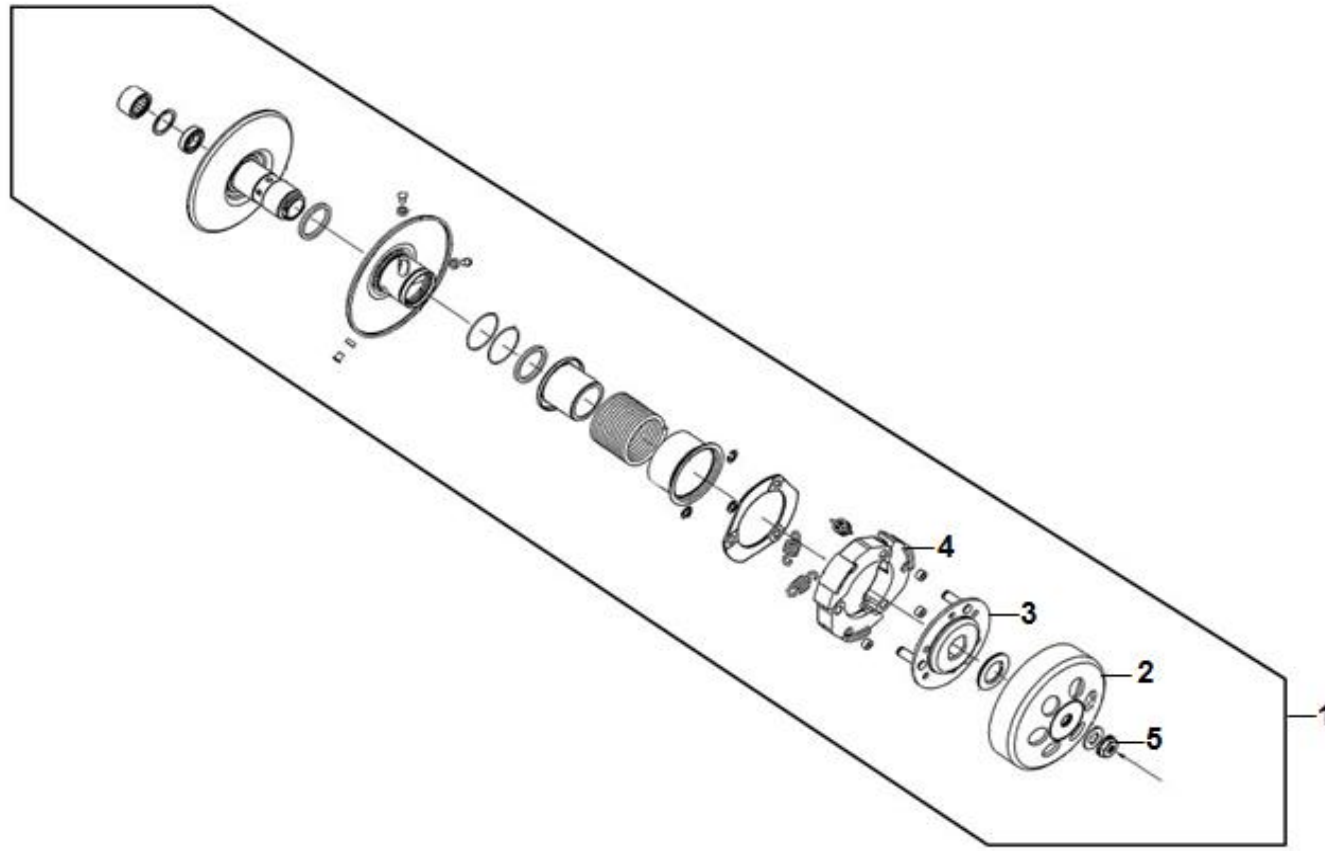

Pictures reference only

NO	PARTS NUMBER	DESCRIPTION	QTY	REMARK
1	2301A-ADB-000	Driven pulley set	1	
2	22100-A31-900	Clutch outer	1	
3	22350-M5Q-000	Drive plate COMP.	1	
4	22530-ADB-000-A	Clutch weight	1 SET	3PCS/SET
5	94050-12000	Flange nut 12MM	1	

•Please check the color & stripe information according to the color index !

Jul-19