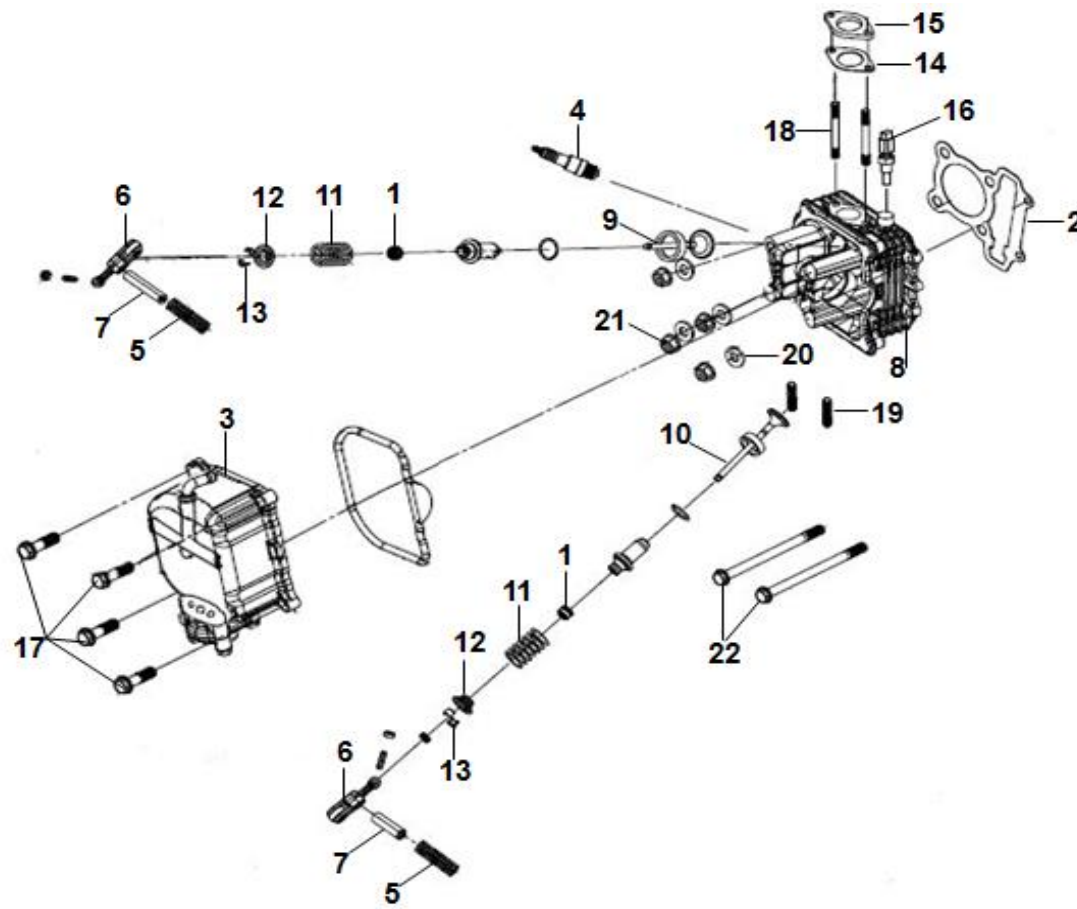

Pictures reference only

NO	PARTS NUMBER	DESCRIPTION	QTY	REMARK
1	19610-ADB-000	Fan cover COMP.	1	
2	1962A-XL1-000	Shroud A ASSY.	1	
3	1963A-XL1-010	Shroud B ASSY.	1	
4	93904-35340	Tapping screw 5*16	6	
5	96001-06025-02	SH. flange bolt 6*25	4	
6	18241-A5A-000	EXH. pipe protector	1	
7	11383-GY6-A00	Breather tube clamp	1	
8	93903-34340	Tapping screw 4*12	1	
9	94591-17000	Clip 2*80	1	
10	93903-35380	Tapping screw 5*16	2	

•Please check the color & stripe information according to the color index !

Pictures reference only

NO	PARTS NUMBER	DESCRIPTION	QTY	REMARK
1	12209-H6B-0000	Valve stem seal	2	
2	12251-A31-000	Cylinder head gasket	1	
3	12310-A31-000	Cylinder head cover COMP	1	
4	AC-1PCR7HSA-3	CR7HSA NGK Plug	1	
5	14439-ADB-000	Rocker arm torsion spring	2	
6	1443A-ADB-000	Valve rocker arm ASSY.	2	
7	14451-A3G-000	rocker arm shaft	2	
8	1220C-ASR-000	Cylinder head ASSY	1	
9	14711-ADB-000	IN. valve	1	
10	14721-ADB-000	EXH. valve	1	
11	14751-A3G-000	Valve spring	2	
12	14771-M8Q-000	Retainer valve spring	2	
13	14781-A01-A00-A	Valve cotter	1 SET	4PCS/SET
14	16201-ASF-000	CARB. insulator gasket	2	
15	16211-A3G-010	CARB. insulator	1	
16	37880-Z5C-000-M1	CYL. head TEMP. sensor	1	
17	93903-34180	Tapping screw 4*8	4	
18	90033-M92-000	STUD bolt 6*55	2	
19	90034-HMA-000	Special STUD bolt 8*40	2	
20	90442-028-000	Sealing washer 8MM	4	
21	94050-08080	Flange nut 8MM	4	
22	96001-06095-08	Flange sh bolt 6*95	2	

●Please check the color & stripe information according to the color index !

Pictures reference only

NO	PARTS NUMBER	DESCRIPTION	QTY	REMARK
1	14100-ADB-000	Cam shaft COMP.	1	
2	14105-A31-000	Cam sprocket	1	
3	1C14401-A31-000	Cam chain	1	
4	14457-A3G-000	Cam shaft setting plate	1	
5	14510-A31-000	Cam chain tensioner	1	
6	14610-A31-000	Cam chain guide	1	
7	96001-06012-04	SH. flange bolt 6*12	1	
8	90083-X01-000	Knock bolt 6MM	2	