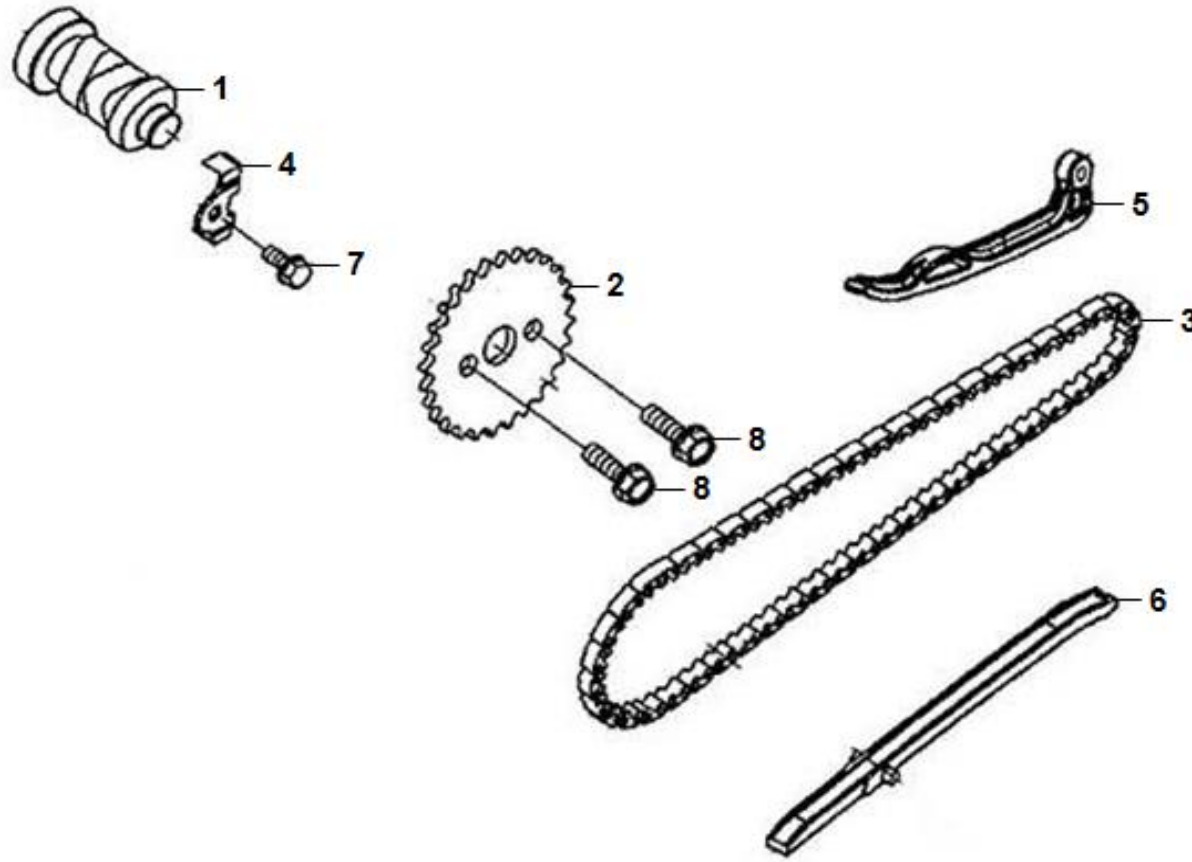

Pictures reference only

NO	PARTS NUMBER	DESCRIPTION	QTY	REMARK
1	19610-ADB-000	Fan cover COMP.	1	
2	1962A-XL1-000	Shroud A ASSY.	1	
3	1963A-XL1-010	Shroud B ASSY.	1	
4	93904-35340	Tapping screw 5*16	6	
5	96001-06025-02	SH. flange bolt 6*25	4	
6	18241-A5A-000	EXH. pipe protector	1	
7	11383-GY6-A00	Breather tube clamp	1	
8	93903-34340	Tapping screw 4*12	1	
9	94591-17000	Clip 2*80	1	
10	93903-35380	Tapping screw 5*16	2	

•Please check the color & stripe information according to the color index !

Pictures reference only

NO	PARTS NUMBER	DESCRIPTION	QTY	REMARK
1	12209-H6B-0000	Valve stem seal	2	
2	12251-A31-000	Cylinder head gasket	1	
3	12310-A31-000	Cylinder head cover COMP	1	
4	AC-1PCR7HSA-3	CR7HSA NGK Plug	1	
5	14439-ADB-000	Rocker arm torsion spring	2	
6	1443A-ADB-000	Valve rocker arm ASSY.	2	
7	14451-A3G-000	rocker arm shaft	2	
8	1220C-ASR-000	Cylinder head ASSY	1	
9	14711-ADB-000	IN. valve	1	
10	14721-ADB-000	EXH. valve	1	
11	14751-A3G-000	Valve spring	2	
12	14771-M8Q-000	Retainer valve spring	2	
13	14781-A01-A00-A	Valve cotter	1 SET	4PCS/SET
14	16201-ASF-000	CARB. insulator gasket	2	
15	16211-A3G-010	CARB. insulator	1	
16	37880-Z5C-000-M1	CYL. head TEMP. sensor	1	
17	93903-34180	Tapping screw 4*8	4	
18	90033-M92-000	STUD bolt 6*55	2	
19	90034-HMA-000	Special STUD bolt 8*40	2	
20	90442-028-000	Sealing washer 8MM	4	
21	94050-08080	Flange nut 8MM	4	
22	96001-06095-08	Flange sh bolt 6*95	2	

●Please check the color & stripe information according to the color index !

Pictures reference only

NO	PARTS NUMBER	DESCRIPTION	QTY	REMARK
1	14100-ADB-000	Cam shaft COMP.	1	
2	14105-A31-000	Cam sprocket	1	
3	1C14401-A31-000	Cam chain	1	
4	14457-A3G-000	Cam shaft setting plate	1	
5	14510-A31-000	Cam chain tensioner	1	
6	14610-A31-000	Cam chain guide	1	
7	96001-06012-04	SH. flange bolt 6*12	1	
8	90083-X01-000	Knock bolt 6MM	2	