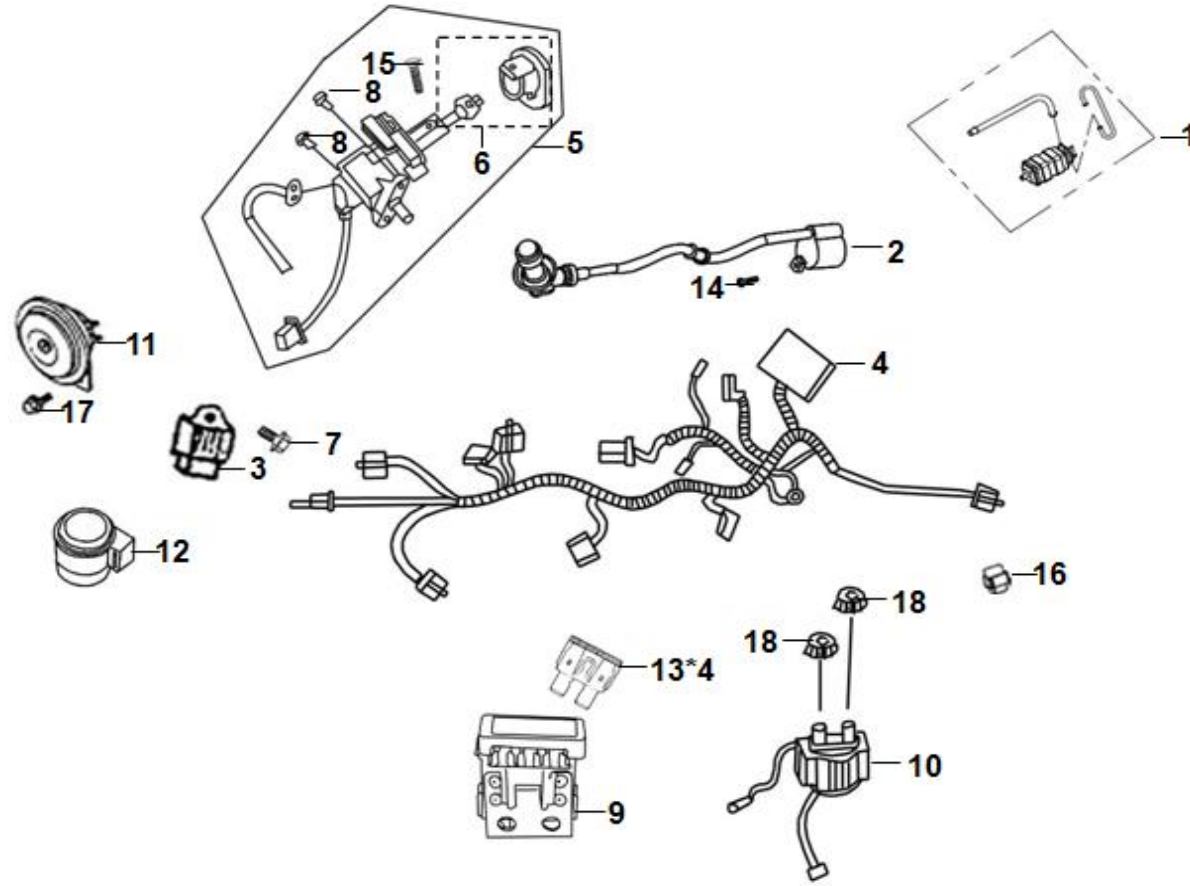

Pictures reference only

NO	PARTS NUMBER	DESCRIPTION	QTY	REMARK
1	1730A-XL1-000	CANISTER SET	1	
2	3051A-XLA-010	IGN. COIL. ASSY	1	
3	31600-MA1-000	REG. REC. COMP	1	
4	32100-XLB-030	Wire harness	1	
5	35010-XL1-000	Key set	1	
6	3511A-XB1-000	Lock-key COMP	1	
7	93404-06016-07	Flange bolt 6X16	1	
8	90086-XB1-000	Anit tamper bolt	2	
9	38223-KV7-900	Fuse case	1	
10	3585A-35A-A00	MAG. SW. COMP	1	
11	38100-XGA-000	Horn COMP	1	
12	38300-XLA-000	Ap winker relay ASSY	1	
13	98200-30200	Blade fuse 2A	1	
13	98200-30500	Blade fuse 5A	1	
13	98200-31000	Blade fuse 10A	1	
13	98200-31500	Blade fuse 15A	1	
14	90112-H5B-000	COIL SCREW 4mm	2	
15	93891-05010-04	Screw washer 5X10	1	
16	3850A-HLA-100-A1-VN	ELEC. relay ASSY	1	
17	95801-08012-04	Flange bolt 8X12	1	
18	35859-M9Q-000	MAG. SW. NUT	2	

•Please check the color & stripe information according to the color index !