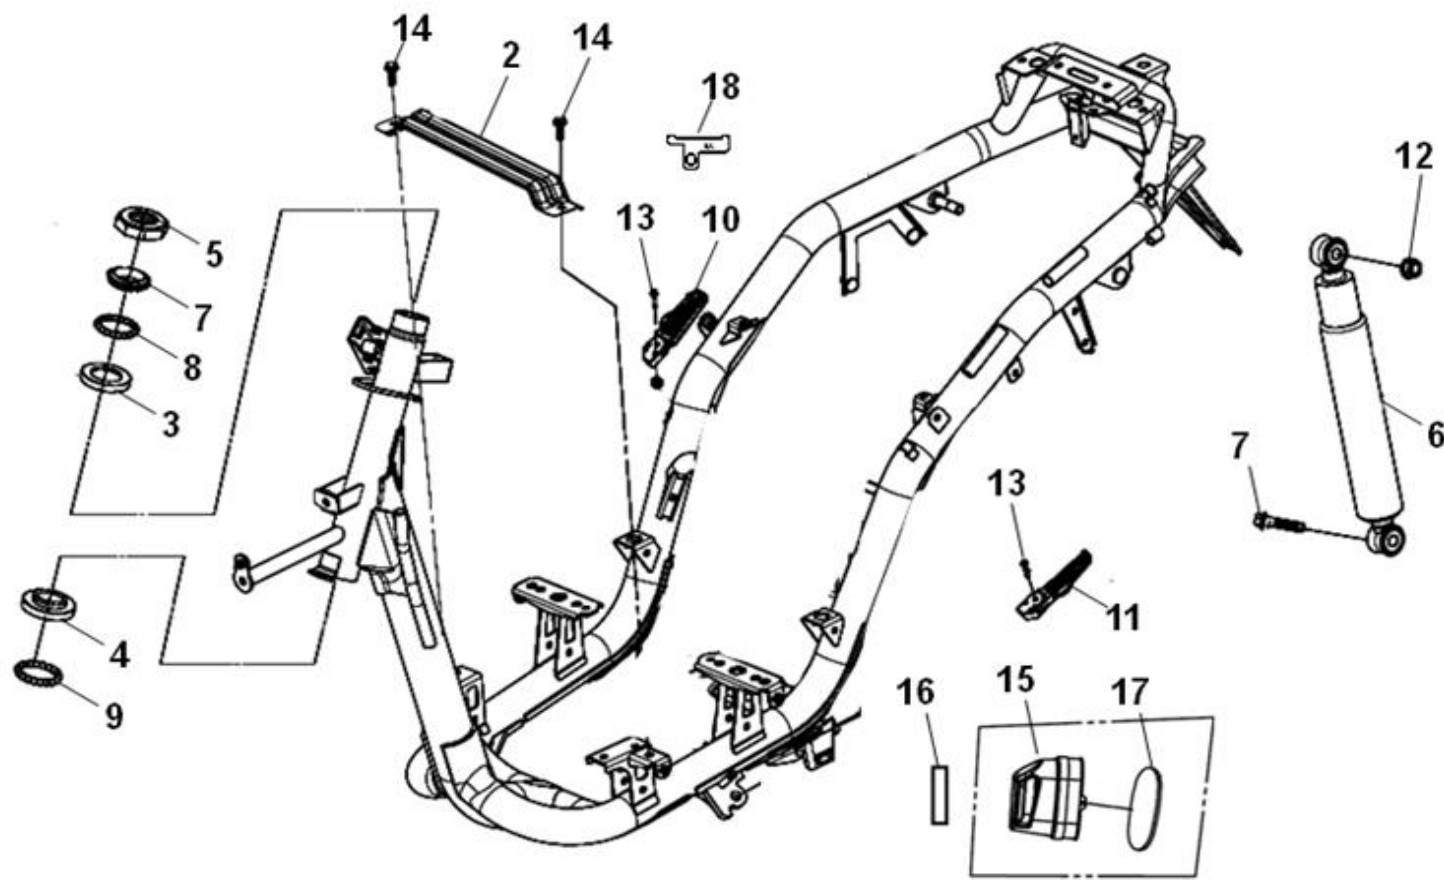

Pictures reference only

NO	PARTS NUMBER	DESCRIPTION	QTY	REMARK
2	50141-FSA-000	Floor panel plate A	1	
3	50301-M9Q-0002	STRG. up race ball	1	
4	50305-EAA-000	STRG. under ball race	1	
6	50306-M9Q-0000	STRG. STEM lock nut	1	
6	52400-FSA-000-A1-C	RR. cushion ASSY	1	
7	53211-M9Q-000-CN2	STRG. top cone race	1	
8	50303-AAA-000	Up steel balls and retainer ASSY	1	
9	50304-EAA-000	Lower steel balls and retainer ASSY	1	
10	5071A-EAA-000	R step bar set	1	
11	5071B-EAA-000	L step bar set	1	
12	95801-08032-04	Flange bolt 8*32	1	
13	95801-06035-07	Flange bolt 6*35	2	
14	95801-06012-08	Flange bolt 6*12	2	
15	11345-XB1-000	L. cover duct	1	
16	11346-ABA-000	L cover duct band	1	
17	17242-H6T-000	AIR/C duct element	1	
18	50360-XLA-010	Diagiostic stay	1	

•Please check the color & stripe information according to the color index !