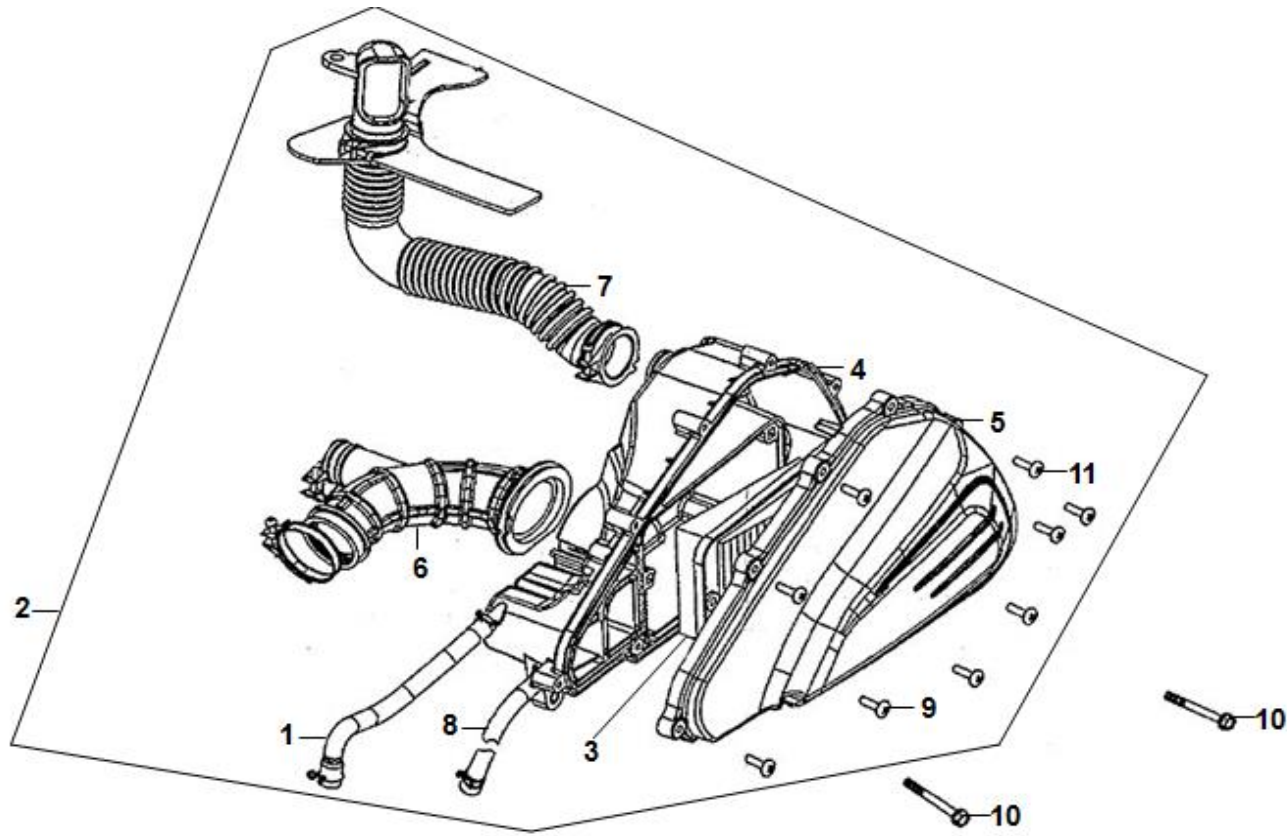

Pictures reference only

NO	PARTS NUMBER	DESCRIPTION	QTY	REMARK
1	11211-XLA-010	Breather tube	1	
2	17200-XL1-020	AIR cleaner ASSY.	1	
3	17211-XFA-000	AIR/C element COMP.	1	
4	17230-XFA-000	AIR/C case COMP.	1	
5	17231-XFA-000	AIR/C cover COMP.	1	
6	17253-XL1-000	AIR/C connecting tube	1	
7	17257-XL1-000	AIR/C duct A	1	
8	90303-H68-000	V tube 8*12*270	1	
9	93903-24380	TAPPING SCREW 4*12	2	
10	93404-06030-07	Washer bolt 6*30	2	
11	93903-25480	Tapping screw 5*20	6	

•Please check the color & stripe information according to the color index !