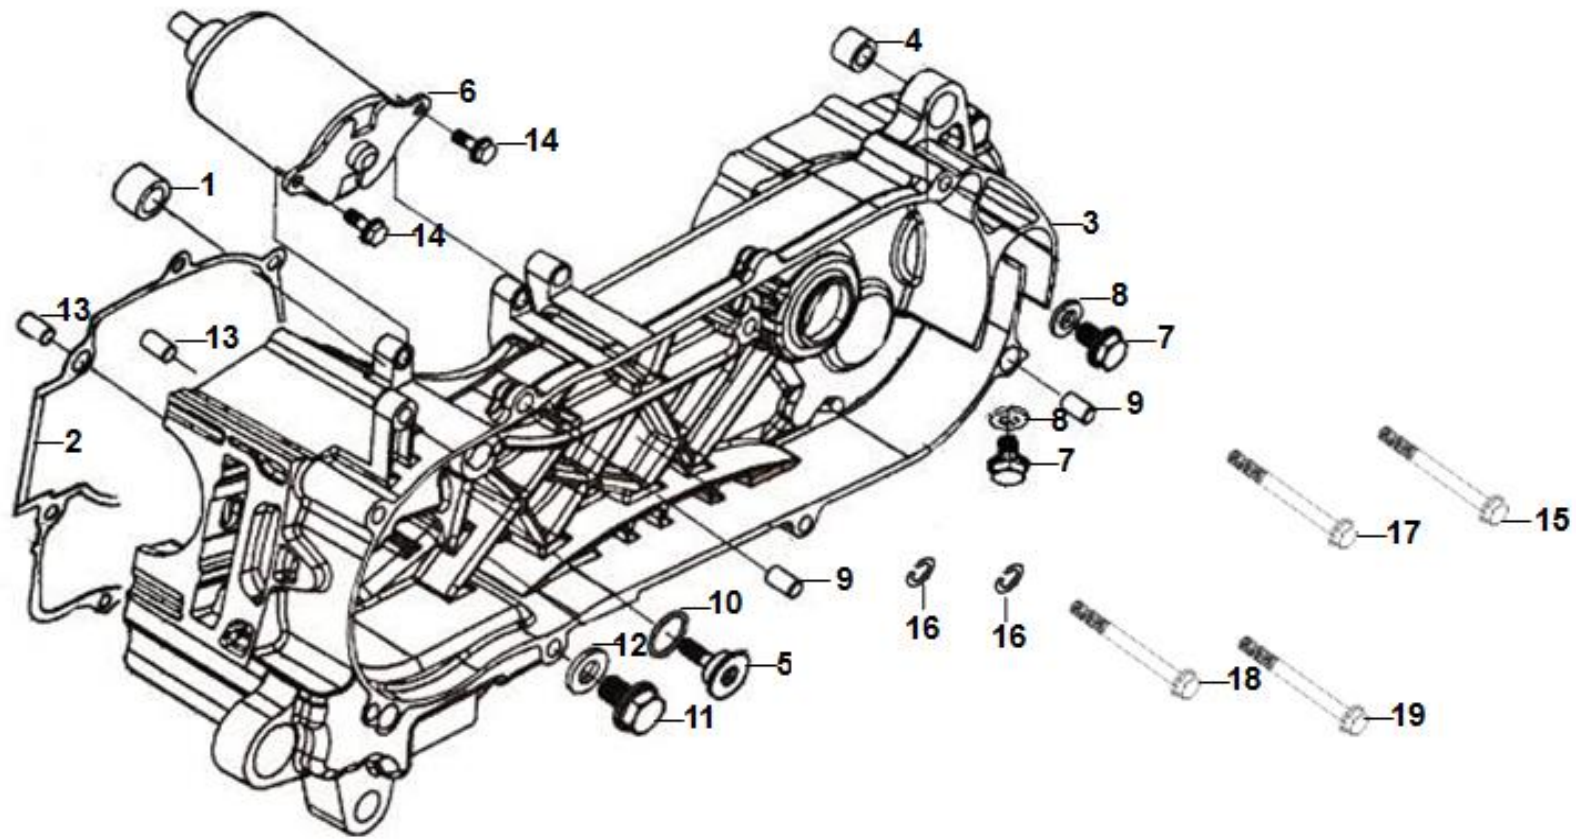

Pictures reference only

NO	PARTS NUMBER	DESCRIPTION	QTY	REMARK
1	11102-M9Q-3000-L1	ENG. hanger rubber bush	1	
2	11192-ASF-000	R. crank case gasket	1	
3	11200-XL1-000	L. crank case COMP.	1	
4	11203-M9Q-300	RR. CUSH. UN. rubber bush	1	
5	14531-M9Q-000	Cam chain tensioner pivot	1	
6	31200-ASC-000	Start motor ASSY.	1	
7	90103-KN8-000	Special bolt 8MM	2	
8	90474-333-000	Washer 8MM	2	
9	90703-M8Q-000	Dowel pin 10*14	2	
10	91301-GR0-003	O-ring 15.2*1.5	1	
11	92800-12000	Drain plug bolt 12MM	1	
12	94109-12000	Plug drain bolt washer 12mm	1	
13	94301-08140	Dowel pin 8*14	4	
14	96001-06016-08	SH. flange bolt 6*16	2	
15	95701-08068-00	Flange bolt 8*68	1	
16	94591-28000	Clip 2*80	2	
17	95701-08055-00	Flange bolt 8*55	2	
18	95701-08060-00	SH. flange bolt 8*60	1	
19	95701-08065-00	Flange bolt 8*65	3	

•Please check the color & stripe information according to the color index !