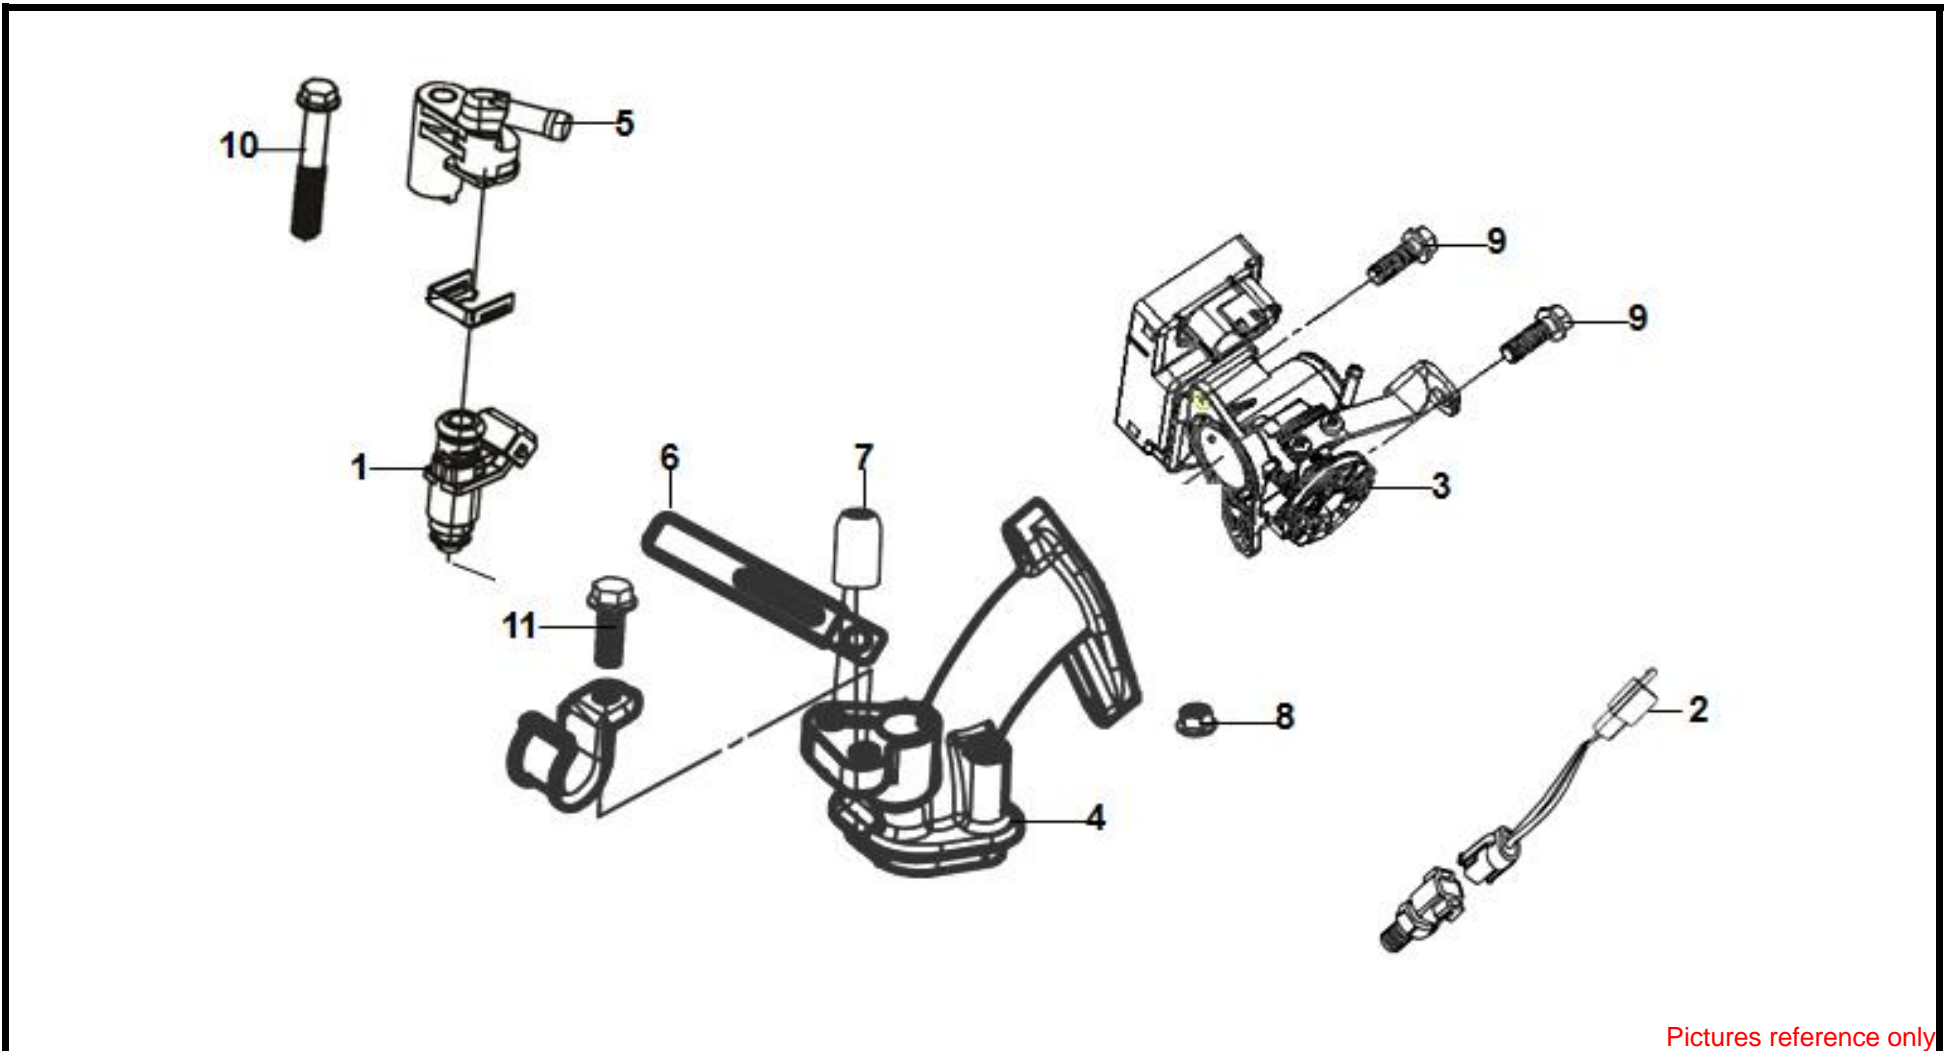

Pictures reference only

NO	PARTS NUMBER	DESCRIPTION	QTY	REMARK
1	06414-HKK-000	Fuel injector	1	
2	37880-Z5C-000-M1	CYL. head TEMP. sensor	1	
3	1640A-XL1-000	ECU set	1	
4	17110-XL1-000	Inlet pipe ASSY.	1	
5	17120-XL1-000	Fuel injector cap ASSY.	1	
6	32162-H6T-000	IN.pipe clamper	1	
7	90086-MA1-000	Special nut	1	
8	94050-06080	Flange nut 6mm	1	
9	96001-06016-02	SH. flange bolt 6*16	2	
10	96001-06022-00	SH. flange bolt 6*22	1	
11	96001-06012-00	SH. flange bolt 6*12	1	

•Please check the color & stripe information according to the color index !