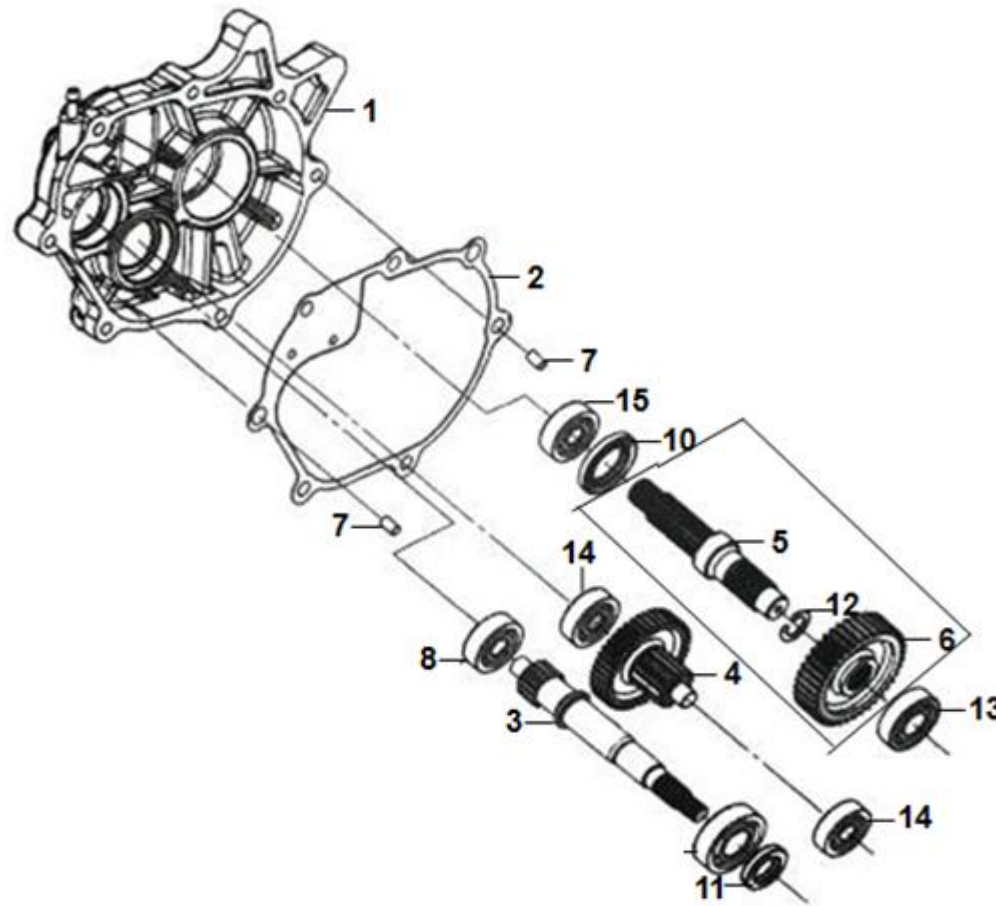

Pictures reference only

NO	PARTS NUMBER	DESCRIPTION	QTY	REMARK
1	21200-ASC-000	Mission case COMP.	1	
2	21395-ASF-000	Mission cover gasket	1	
3	23411-ADB-020	Drive shaft	1	
4	23420-ADB-010	Counter shaft COMP.	1	
5	23431-KBN-900	Final shaft	1	
6	23432-G22-000	Final gear	1	
7	90703-M8Q-000	Dowel pin 10*14	2	
8	91003-ASC-000	Radial ball BRG. CSB301	1	
10	91203-A6A-000	Oil seal 34*52*8	1	
11	91202-KJ9-003	Oil seal 20*32*6	1	
12	94510-25000	EX. cir-clip 25MM	1	
13	96120-62030-10	Radial ball BRG. 6203	1	
14	96100-63013-00	Radial ball BRG 6301	2	
15	96150-62050-10	Ball radial bearing 6205	1	

●Please check the color & stripe information according to the color index !

Jul-19