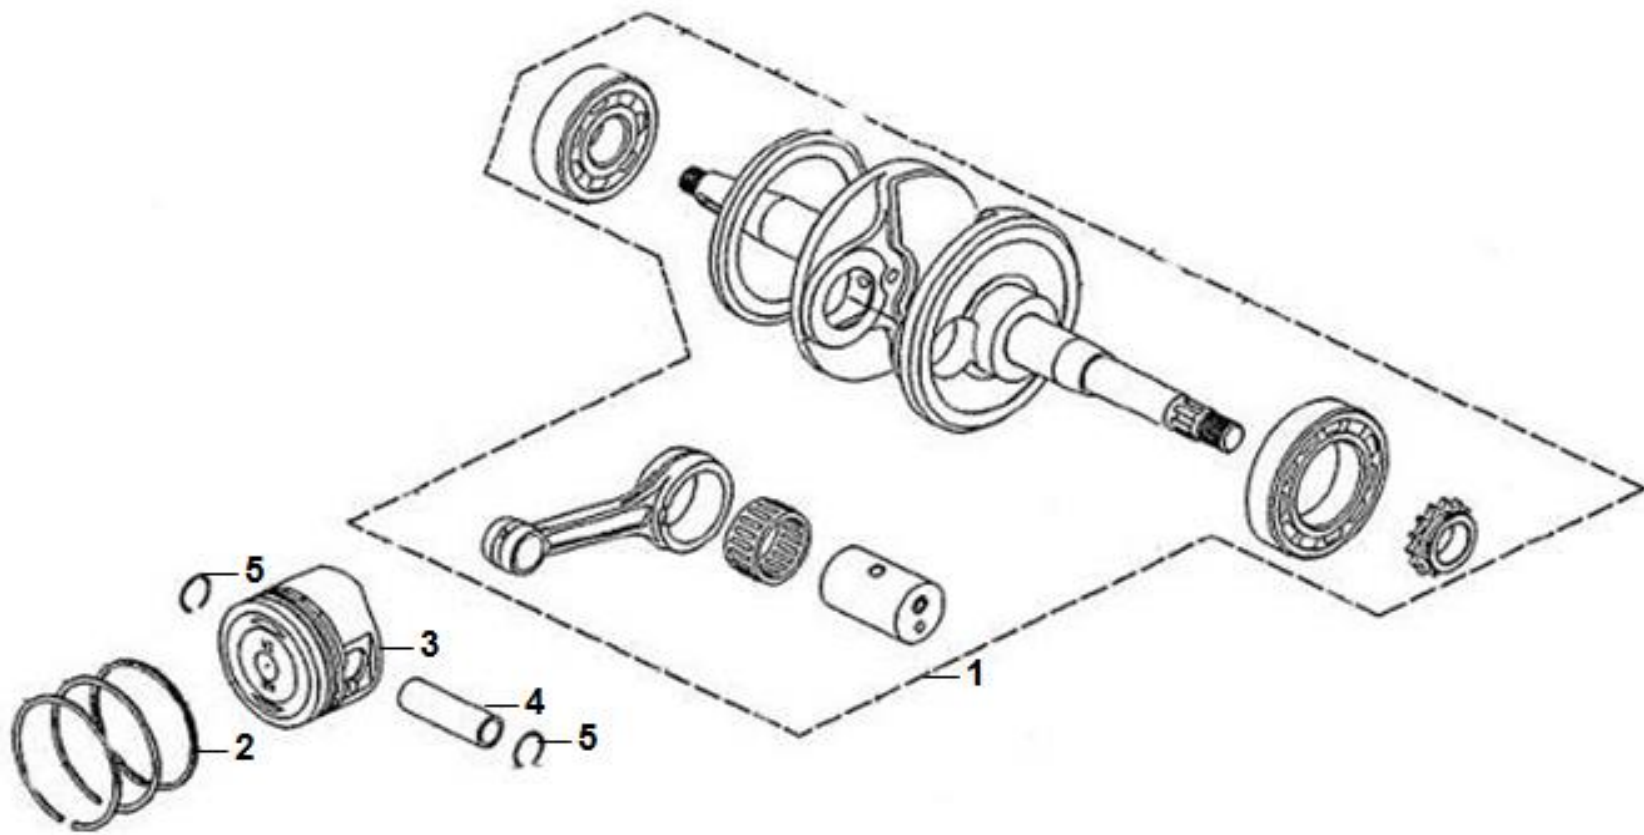

Pictures reference only

NO	PARTS NUMBER	DESCRIPTION	QTY	REMARK
1	13000-ADB-001	Crank shaft COMP	1	
2	13010-U3A-000	Piston ring set	1	
3	13101-U3A-000	Piston	1	
4	13111-F1A-000	Piston pin	1	
5	94601-13000	Piston pin clip	2	

•Please check the color & stripe information according to the color index !