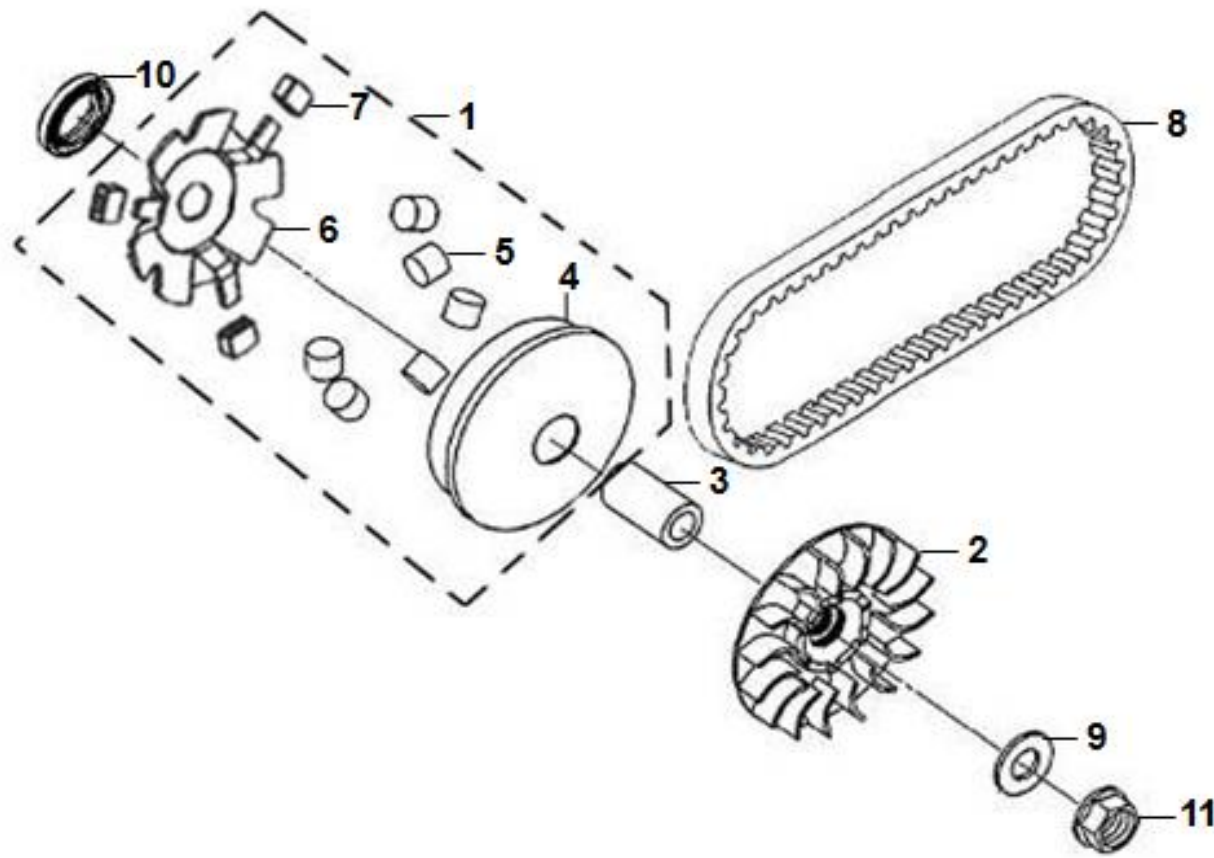

Pictures reference only

NO	PARTS NUMBER	DESCRIPTION	QTY	REMARK
1	22000-ASC-000	Movable drive face ASSY.	1	
2	22102-A31-300	Drive face COMP.	1	
3	22105-ADB-000	Drive face bush	1	
4	22110-A5C-000	Movable drive face COMP.	1	
5	22121-AAB-000-A	Weight roller COMP.	1	
6	22131-A3G-000	Ramp plate	1	
7	22132-A5C-000-A	Slide piece	1	
8	1B01ASR02	Drive belt	1	
9	90440-166-000	Plane washer 12MM	1	
10	91255-GE0-003	Oil seal 27*42*7	1	
11	94050-12000	Flange nut 12MM	1	

•Please check the color & stripe information according to the color index !