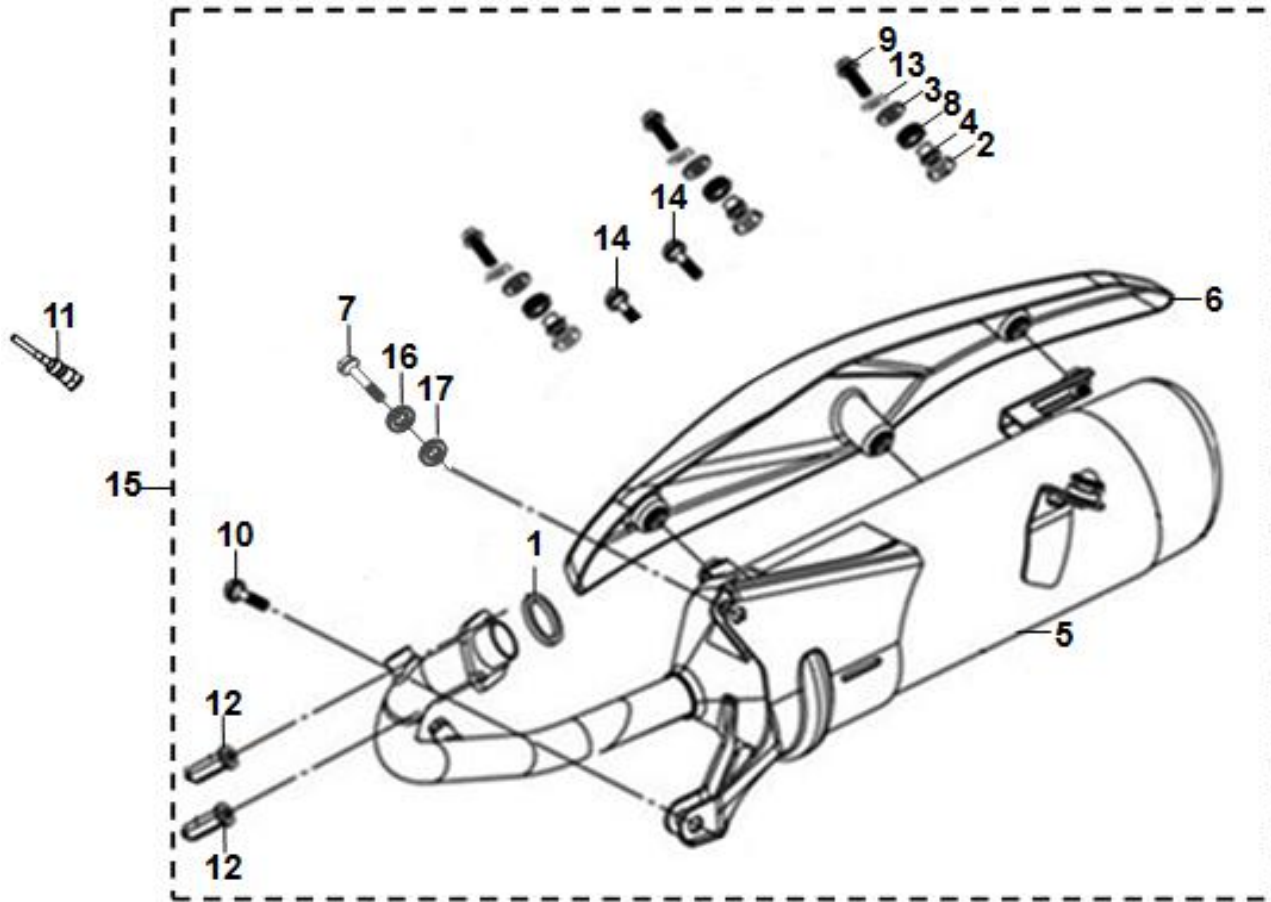

Pictures reference only

NO	PARTS NUMBER	DESCRIPTION	QTY	REMARK
1	18291-Z8G-000	EXH. pipe gasket(26.2x33)	1	
2	18292-F86-000	Protector packing A	3	
3	18293-F7S-000	Protector packing	3	
4	18295-T3C-A00	Collar M6	3	
5	18300-XL3-000	EXH. muffler COMP	1	
06-1	18318-ASA-000	MUFFLER PROTECTOR A	1	
7	95801-ZDA-000	Flange bolt 8x45	1	
8	18321-L1A-000	Protector rubber	3	
9	96001-06022-49	Bolt6*22	3	
10	95801-AWU-000	Flange bolt8*55	1	
11	3789A-XJE-000	O2 sensor ASSY.	1	
12	90301-AAA-000	Cap nut	2	
13	90555-AMA-000	Washer	3	
14	93903-25280	Tapping screw 5x12	2	
15	18000-XL3-000-C	EXH muffler ASSY	1	
16	90434-N7B-000	Spring washer 8mm	1	
17	94101-08800	Plain washer 8mm	1	

•Please check the color & stripe information according to the color index !