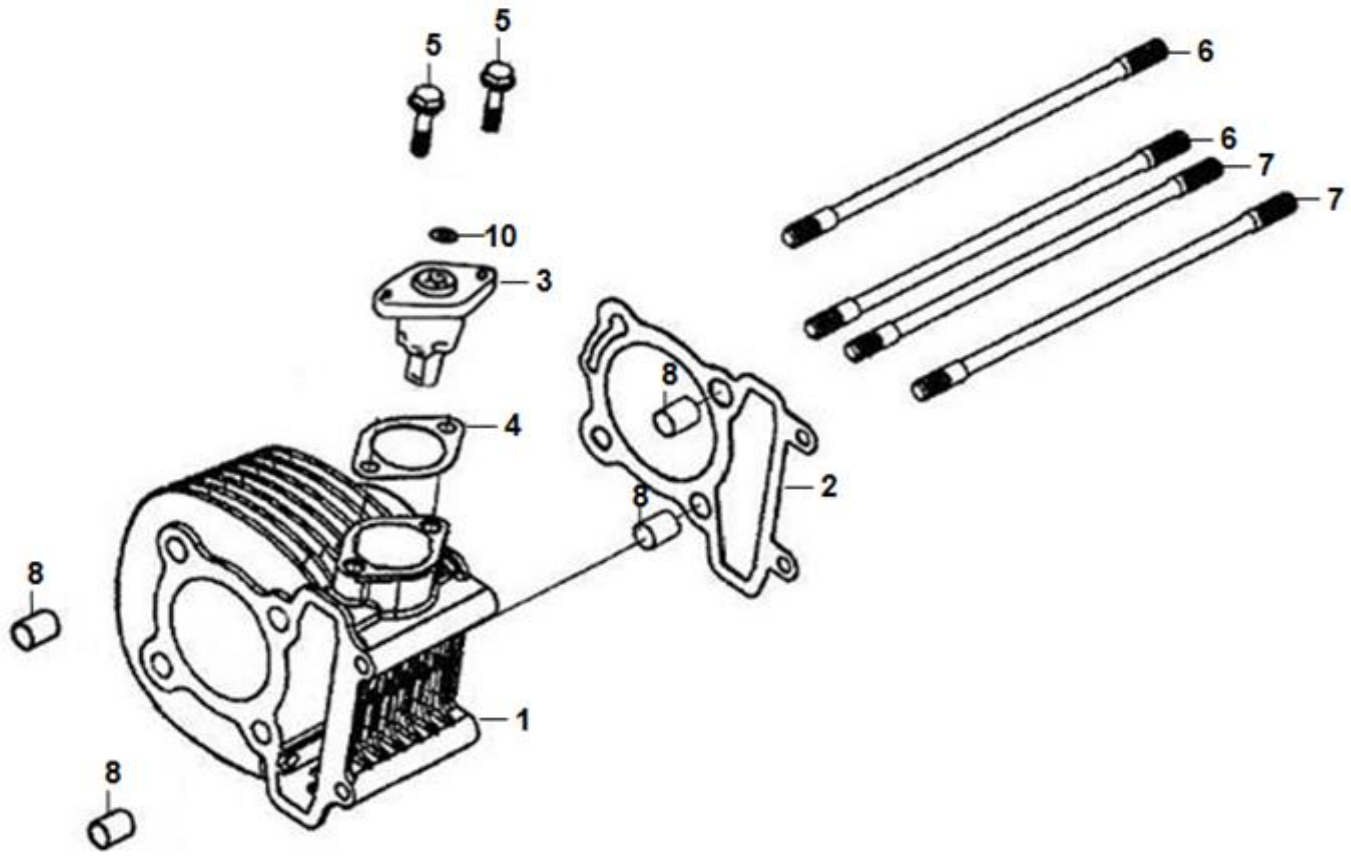

●Please check the color & stripe information according to the color index !

Pictures reference only

NO	PARTS NUMBER	DESCRIPTION	QTY	REMARK
1	14100-ADB-000	Cam shaft COMP.	1	
2	14105-A31-000	Cam sprocket	1	
3	1C14401-A31-000	Cam chain	1	
4	14457-A3G-000	Cam shaft setting plate	1	
5	14510-A31-000	Cam chain tensioner	1	
6	14610-A31-000	Cam chain guide	1	
7	96001-06012-04	SH. flange bolt 6*12	1	
8	90083-X01-000	Knock bolt 6MM	2	

•Please check the color & stripe information according to the color index !

Jul-19

Pictures reference only

NO	PARTS NUMBER	DESCRIPTION	QTY	REMARK
1	11100-ASC-000	R. crank case COMP.	1	
2	11102-M9Q-3000-L1	ENG. hanger rubber bush	1	
3	15100-ATA-000	Oil pump ASSY.	1	
4	15133-ATA-000	Oil pump driven gear	1	
5	28101-A3F-000	Starter reduction gear	1	
6	28102-A3F-000	Start. red. gear shaft	1	
7	28110-A3F-000	Start. clutch gear COMP	1	
8	28120-M9Q-000	Starting clutch outer COMP.	1	
9	28124-H6T-000	Starter clutch roller spring	3	
10	28125-A3F-000	Starting clutch flange COMP.	1	
11	28126-M9Q-000	Starting roller spring cap	3	
12	90002-M9Q-000	Socket bolt 6*10	3	
13	90201-GY6-900	Lock nut 22MM	1	
14	90403-A3F-000	Thrust washer 20.2*31*1.5	1	
15	2812A-A3F-000	Starting clutch outer ASSY.	1	
17	91105-M9Q-000	Roller 10*10	3	
18	91201-GY6-903-M2	Oil seal 19.8*30*5R	1	
19	96001-06045-08	Flange bolt 6*45	1	
20	96001-06055-08	Flange bolt 6*55	1	
21	93600-06025-0A	Flate screw 6*25	2	

•Please check the color & stripe information according to the color index !

Pictures reference only

NO	PARTS NUMBER	DESCRIPTION	QTY	REMARK
1	12100-ASE-000	Cylinder	1	
2	12191-ASF-000	Cylinder gasket	1	
3	14520-GY6-901	Tensioner lifter ASSY.	1	
4	14523-Z8G-000	Tensioner lifter gasket	1	
5	90001-M9Q-000	SH. flange bolt 6*22	2	
6	90031-M9Q-000	Cylinder stud bolt A	2	
7	90032-M36-000	Cylinder stud bolt B	2	
8	90703-M8Q-000	Dowel pin 10*14	2	
10	91306-GY6-A00	O-ring 1.78*9.5	1	